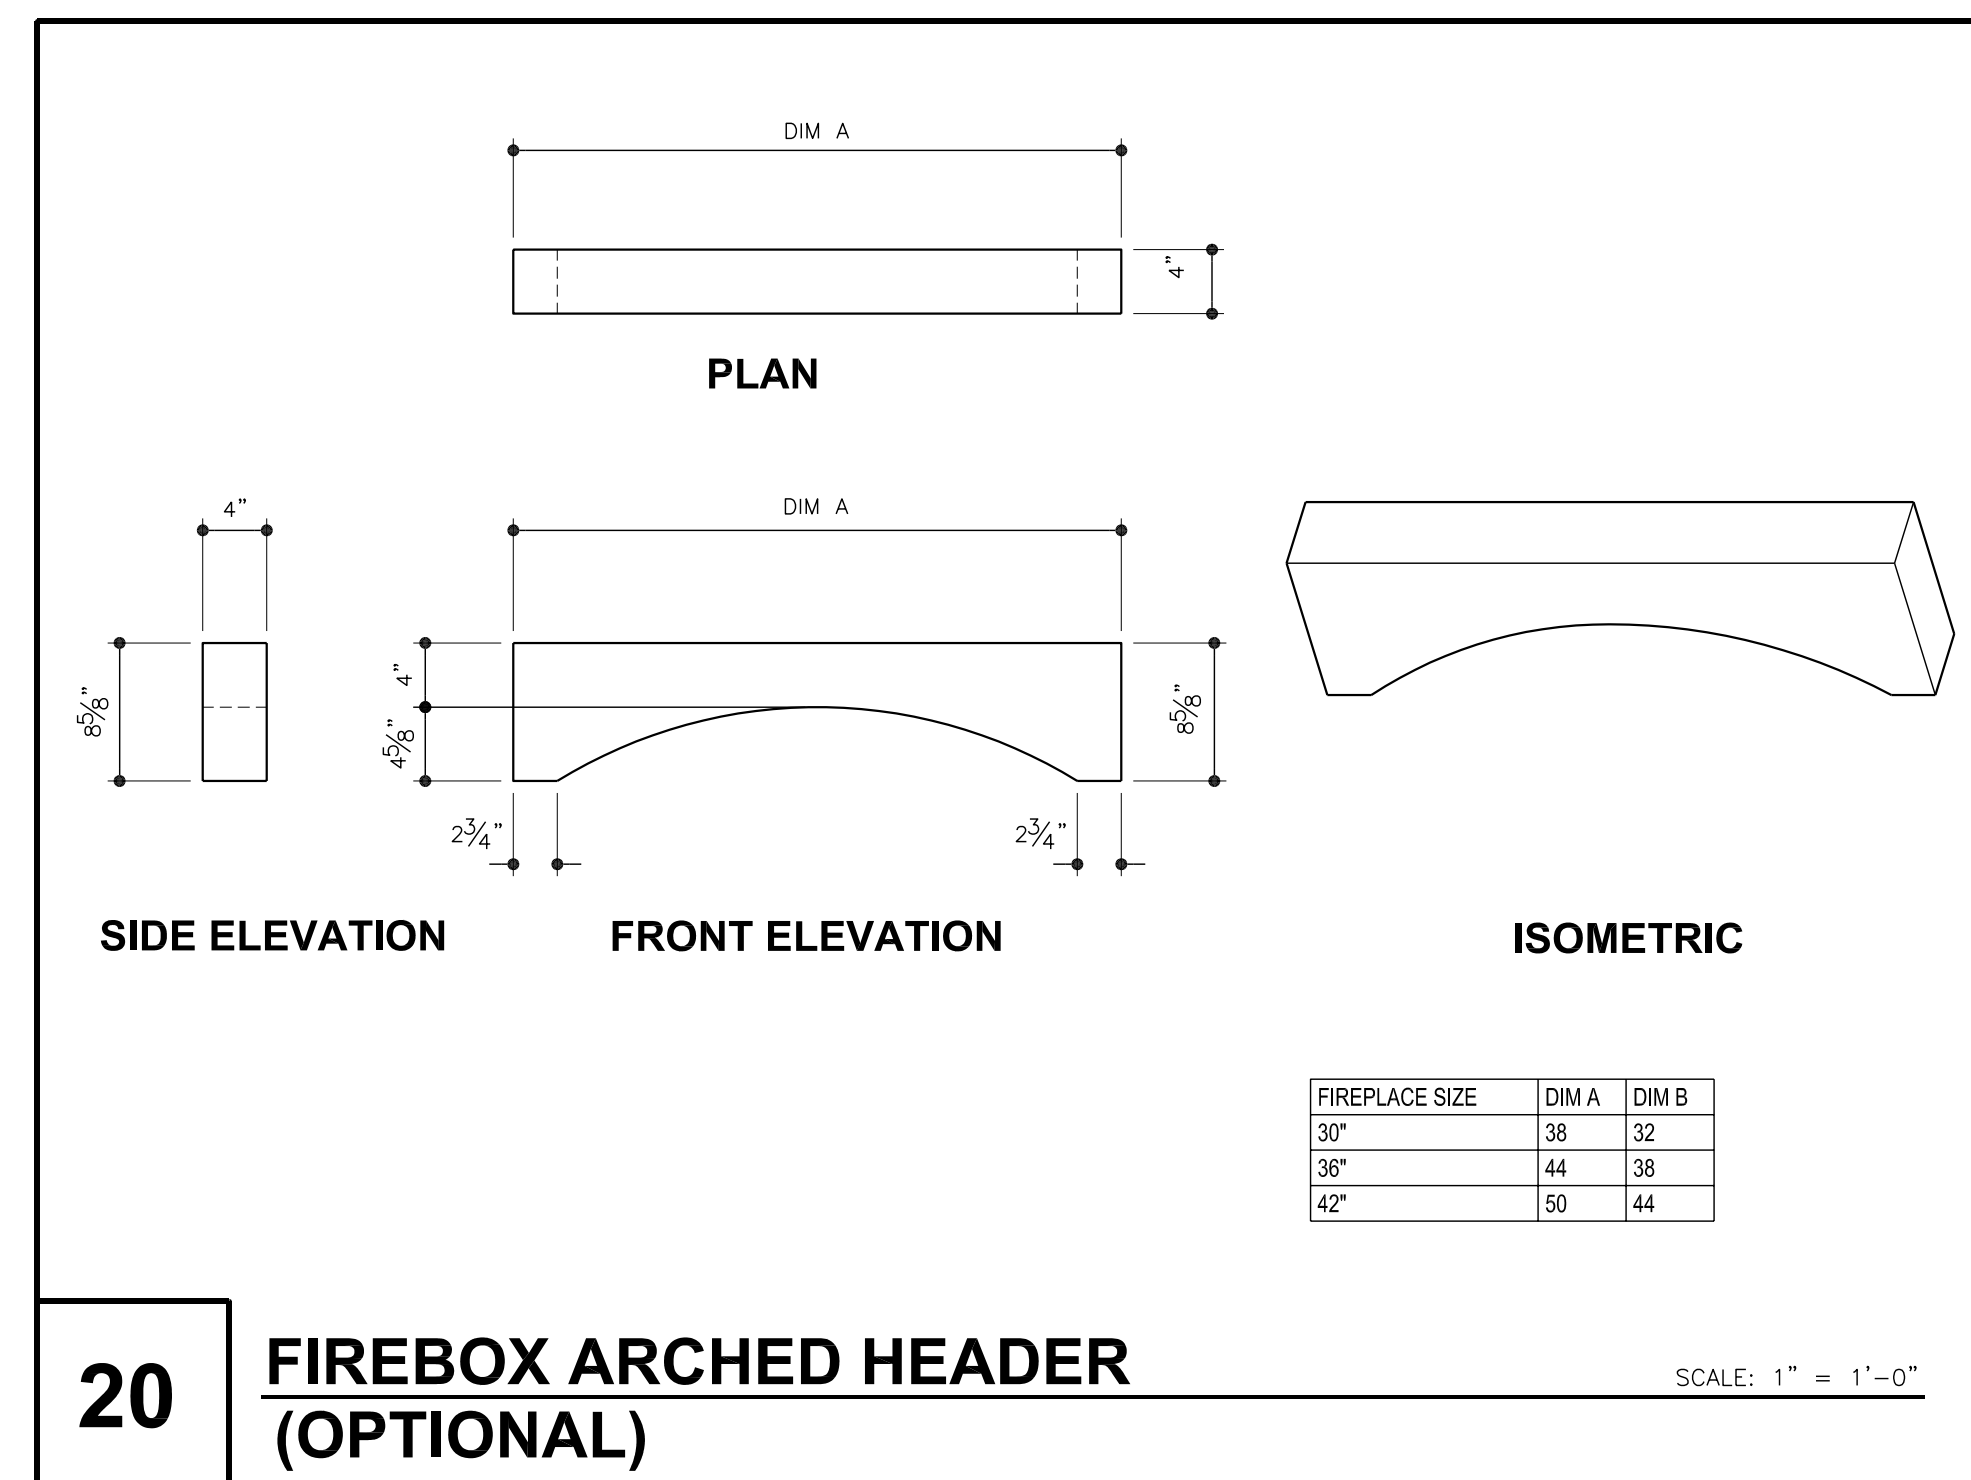

FireRock

The fireplace, *rekindled.*

CONVENTIONAL FIREPLACE- INDIVIDUAL COMPONENTS

RELEASE DATE **04/02/09**

SCALE **1" = 1'-0"**

SHEET

CNV-3