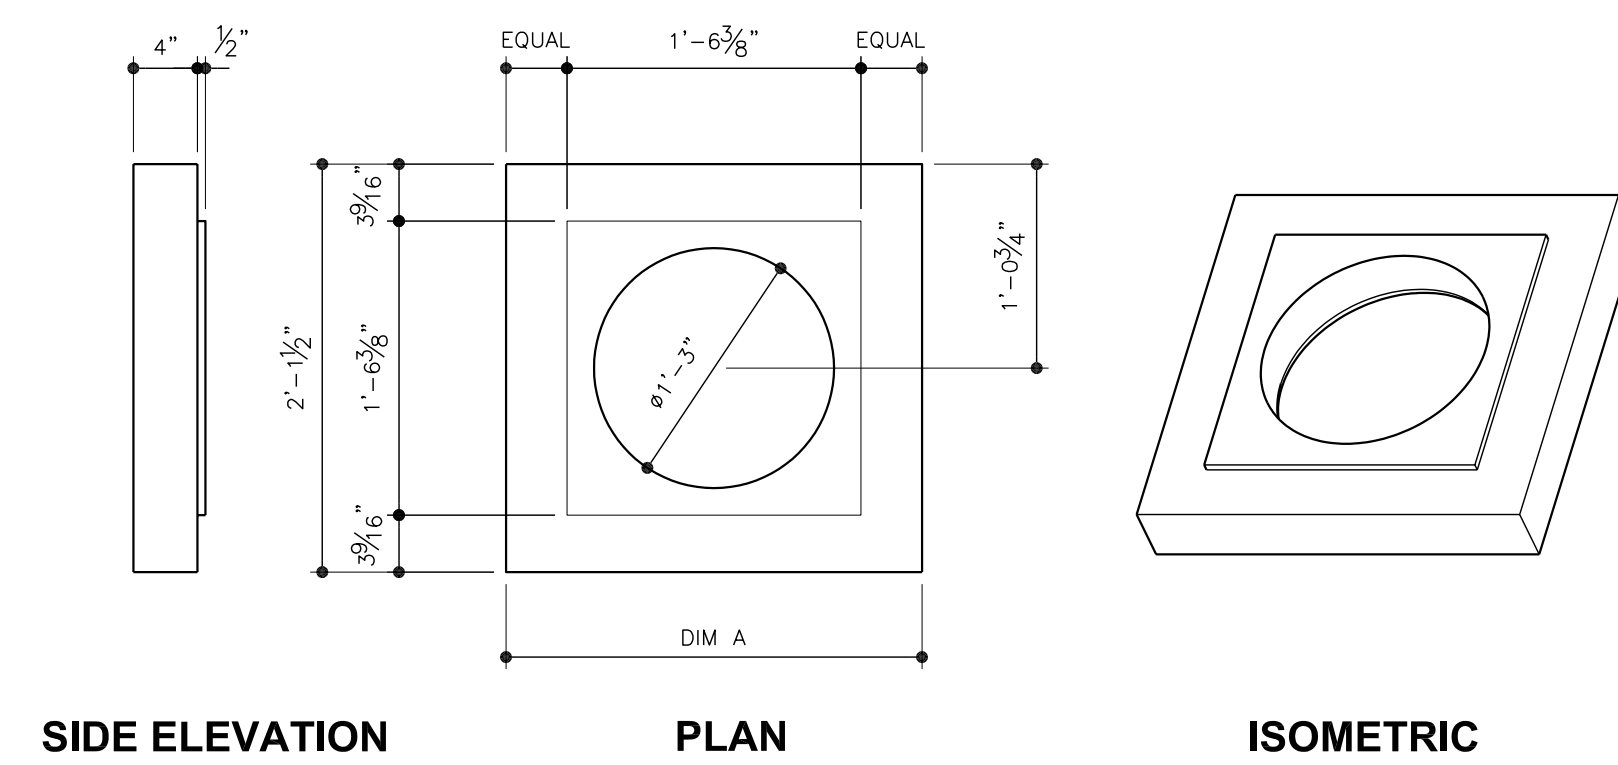

FireRock

The fireplace, *rekindled.*

OUTDOOR FIREPLACE- INDIVIDUAL COMPONENTS

FIREPLACE SIZE	DIM A	DIM B
30"	38	32
36"	44	38
42"	50	44

20 FIREBOX ARCHED HEADER
(OPTIONAL)

SCALE: 1" = 1'-0"

FIREPLACE SIZE	DIM A
30"	26
36"	26
42"	32

12 CHIMNEY BASE

SCALE: 1" = 1'-0"

13 CHIMNEY BLOCK

SCALE: 1" = 1'-0"

CHIMNEY SIZE	DIM A
SMALL	26
LARGE	32

17 CHIMNEY CAP
(OPTIONAL)

SCALE: 1" = 1'-0"

RELEASE DATE 04/02/09

SCALE 1" = 1'-0"

SHEET

OD-2