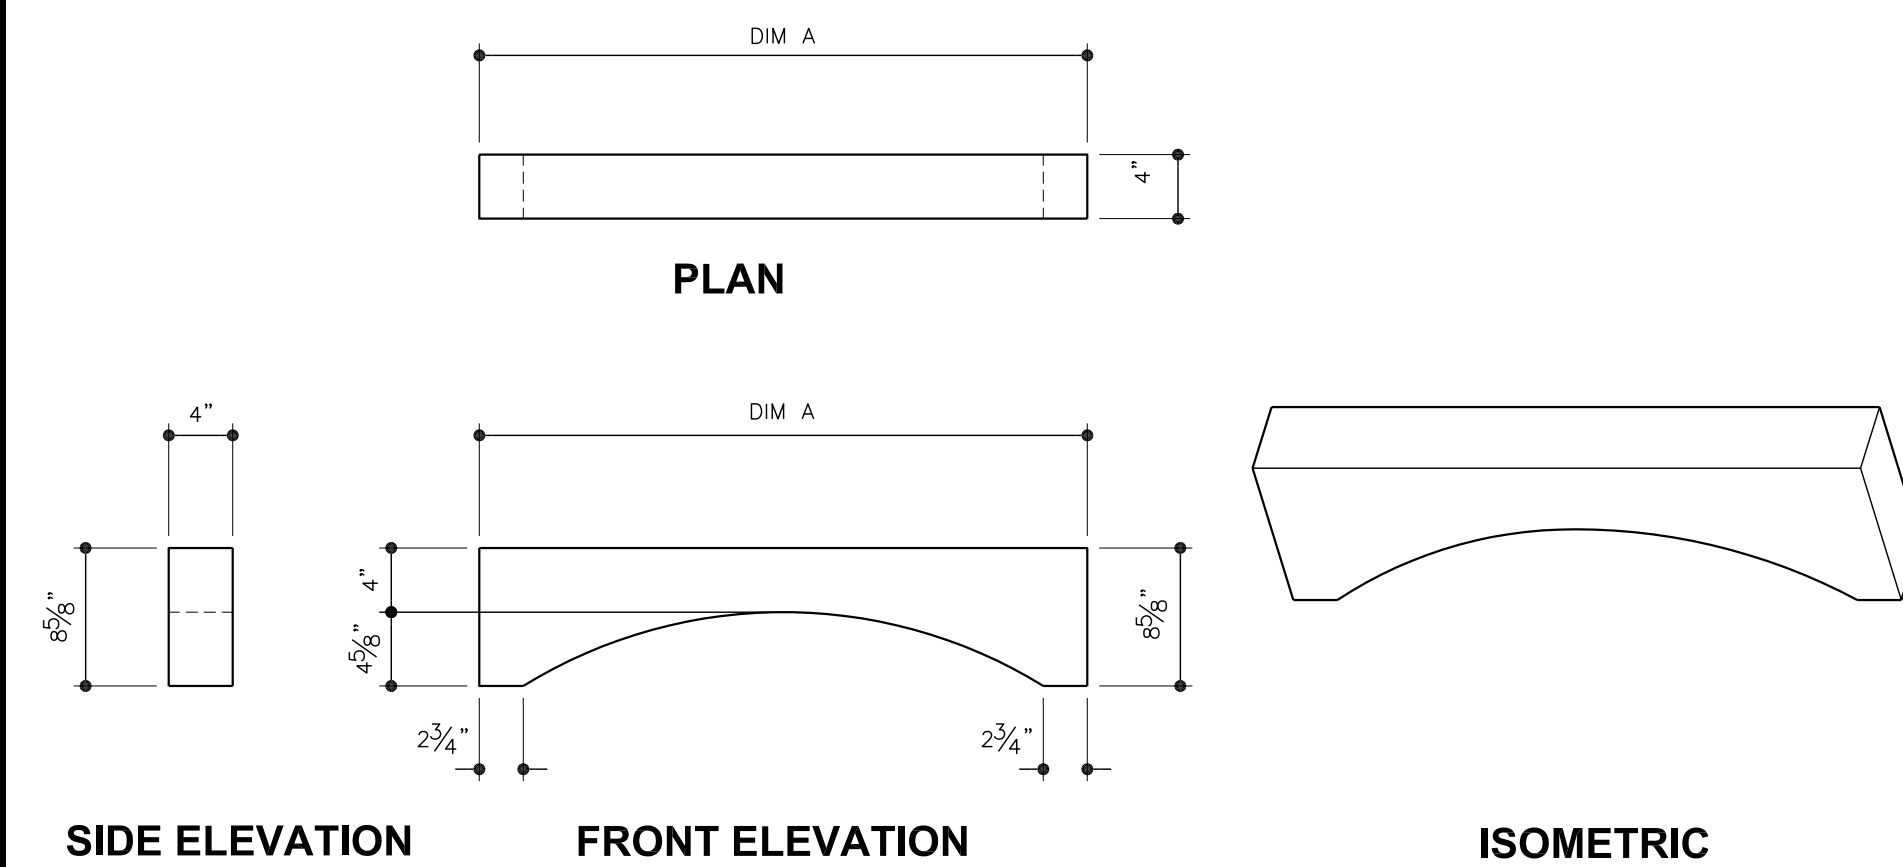

FireRock

The fireplace, *rekindled.*

OUTDOOR FIREPLACE- INDIVIDUAL COMPONENTS

FIREPLACE SIZE	DIM A	DIM B
30"	38	32
36"	44	38
42"	50	44

20 FIREBOX ARCHED HEADER
(OPTIONAL)

SCALE: 1" = 1'-0"

FIREPLACE SIZE	DIM A
30"	26
36"	26
42"	32

12 CHIMNEY BASE

SCALE: 1" = 1'-0"

13 CHIMNEY BLOCK

SCALE: 1" = 1'-0"

CHIMNEY SIZE	DIM A
SMALL	26
LARGE	32

17 CHIMNEY CAP
(OPTIONAL)

SCALE: 1" = 1'-0"

RELEASE DATE 04/02/09

SCALE 1" = 1'-0"

SHEET

OD-2