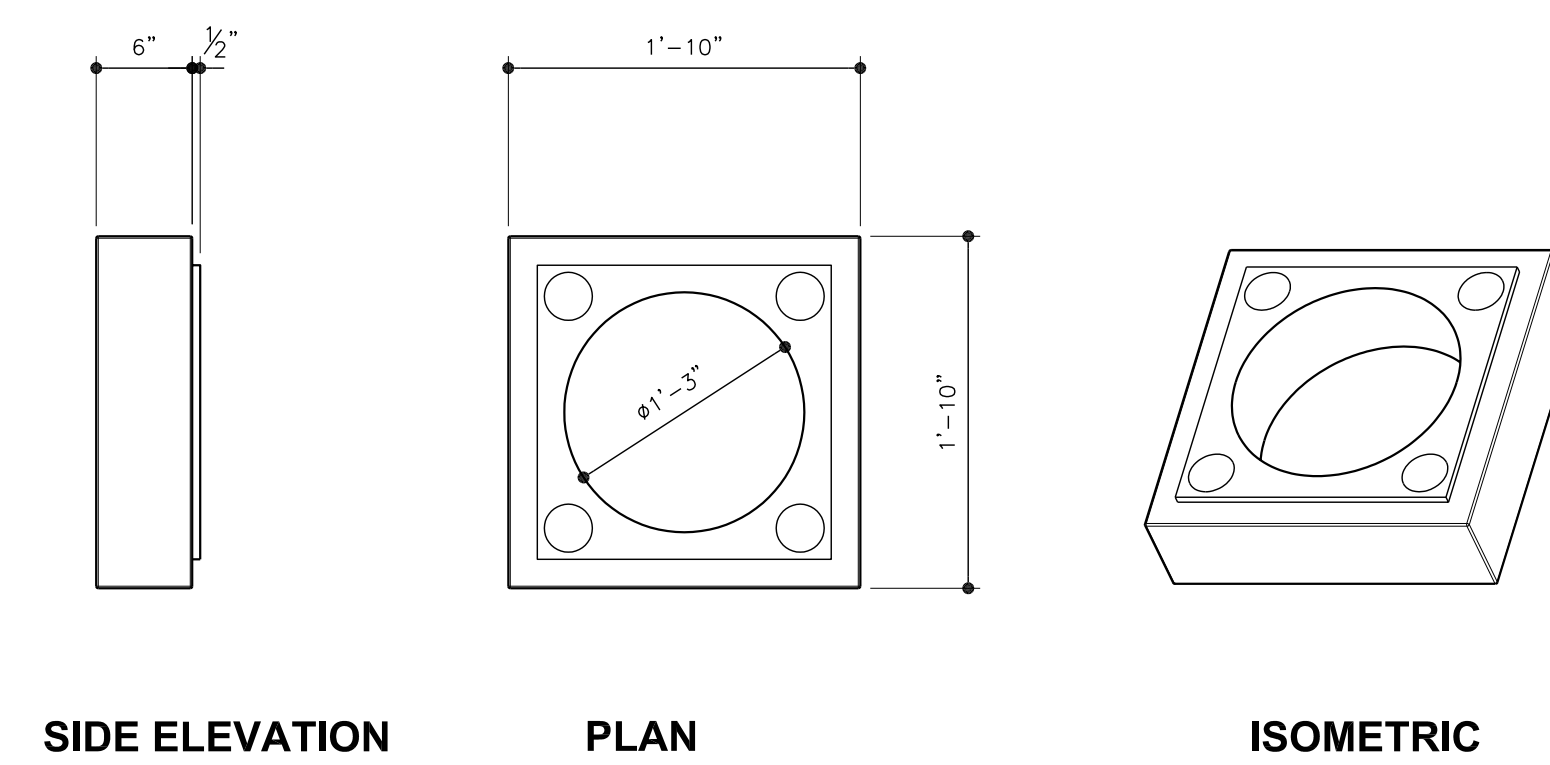

FireRock

The fireplace, *rekindled.*

OUTDOOR FIREPLACE- INDIVIDUAL COMPONENTS

FIREPLACE SIZE	DIM A	DIM B
30"	38	32
36"	44	38
42"	50	44

20 FIREBOX ARCHED HEADER
(OPTIONAL)

SCALE: 1" = 1'-0"

FIREPLACE SIZE	DIM A
30"	26
36"	26
42"	32

12 CHIMNEY BASE

SCALE: 1" = 1'-0"

13 CHIMNEY BLOCK

SCALE: 1" = 1'-0"

CHIMNEY SIZE	DIM A
SMALL	26
LARGE	32

17 CHIMNEY CAP
(OPTIONAL)

SCALE: 1" = 1'-0"

RELEASE DATE 04/02/09

SCALE 1" = 1'-0"

SHEET

OD-2