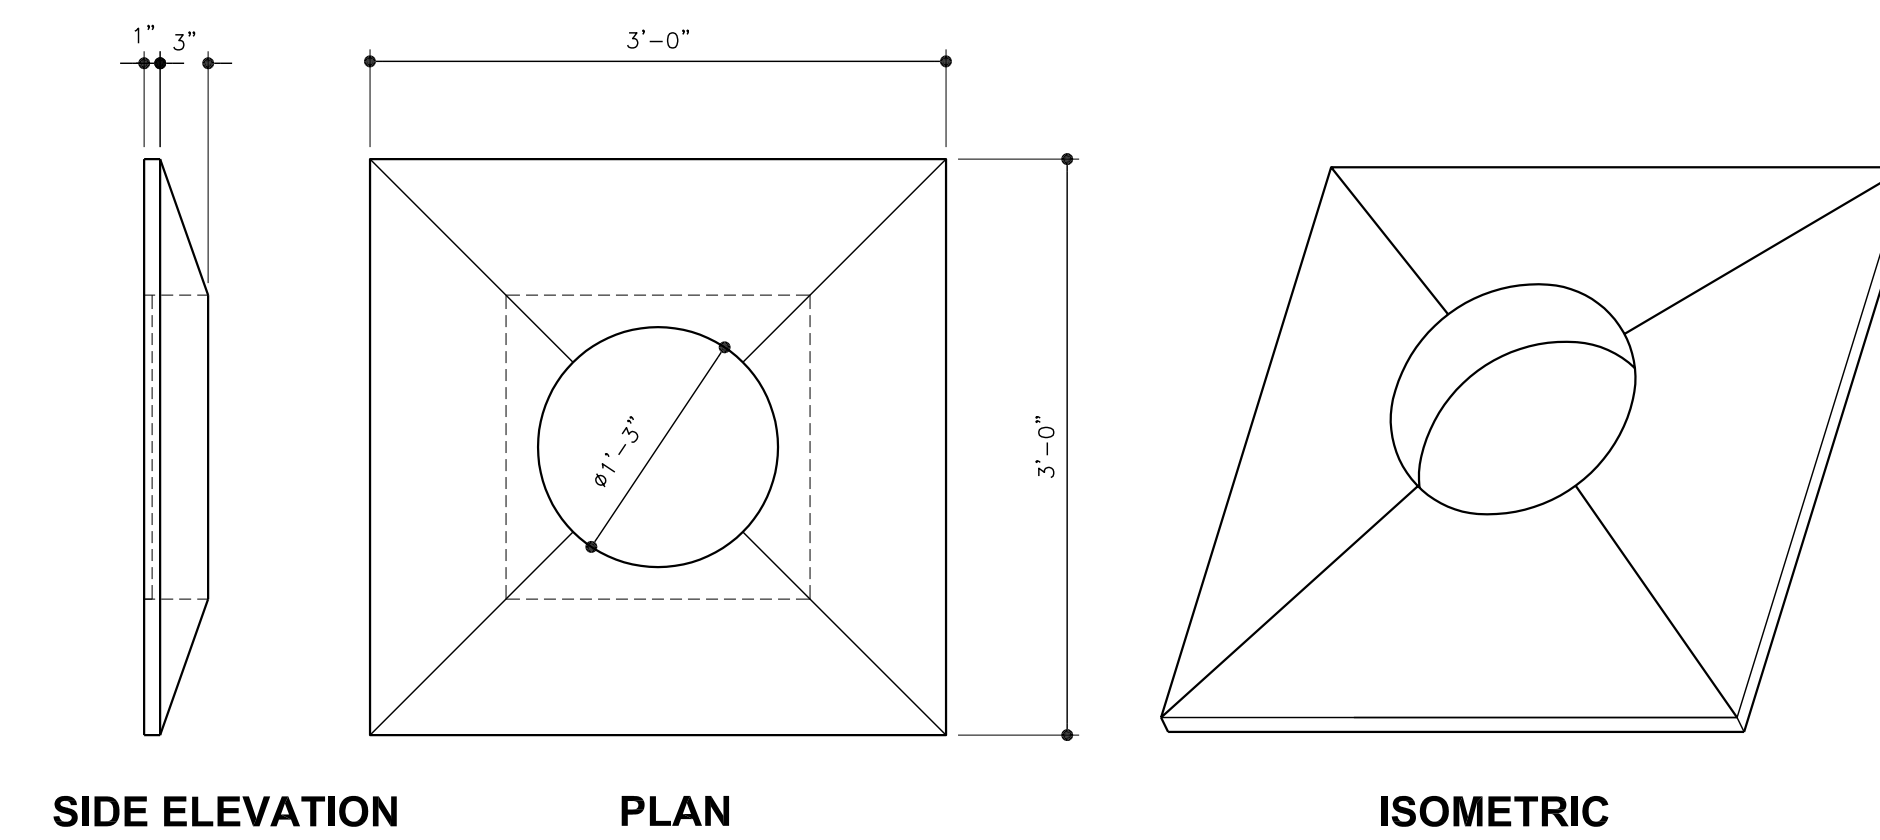

FireRock

The fireplace, *rekindled.*

OUTDOOR FIREPLACE- INDIVIDUAL COMPONENTS

FIREPLACE SIZE	DIM A	DIM B
30"	38	32
36"	44	38
42"	50	44

20 FIREBOX ARCHED HEADER
(OPTIONAL)

SCALE: 1" = 1'-0"

FIREPLACE SIZE	DIM A
30"	26
36"	26
42"	32

12 CHIMNEY BASE

SCALE: 1" = 1'-0"

13 CHIMNEY BLOCK

SCALE: 1" = 1'-0"

CHIMNEY SIZE	DIM A
SMALL	26
LARGE	32

17 CHIMNEY CAP
(OPTIONAL)

SCALE: 1" = 1'-0"

RELEASE DATE 04/02/09

SCALE 1" = 1'-0"

SHEET

OD-2