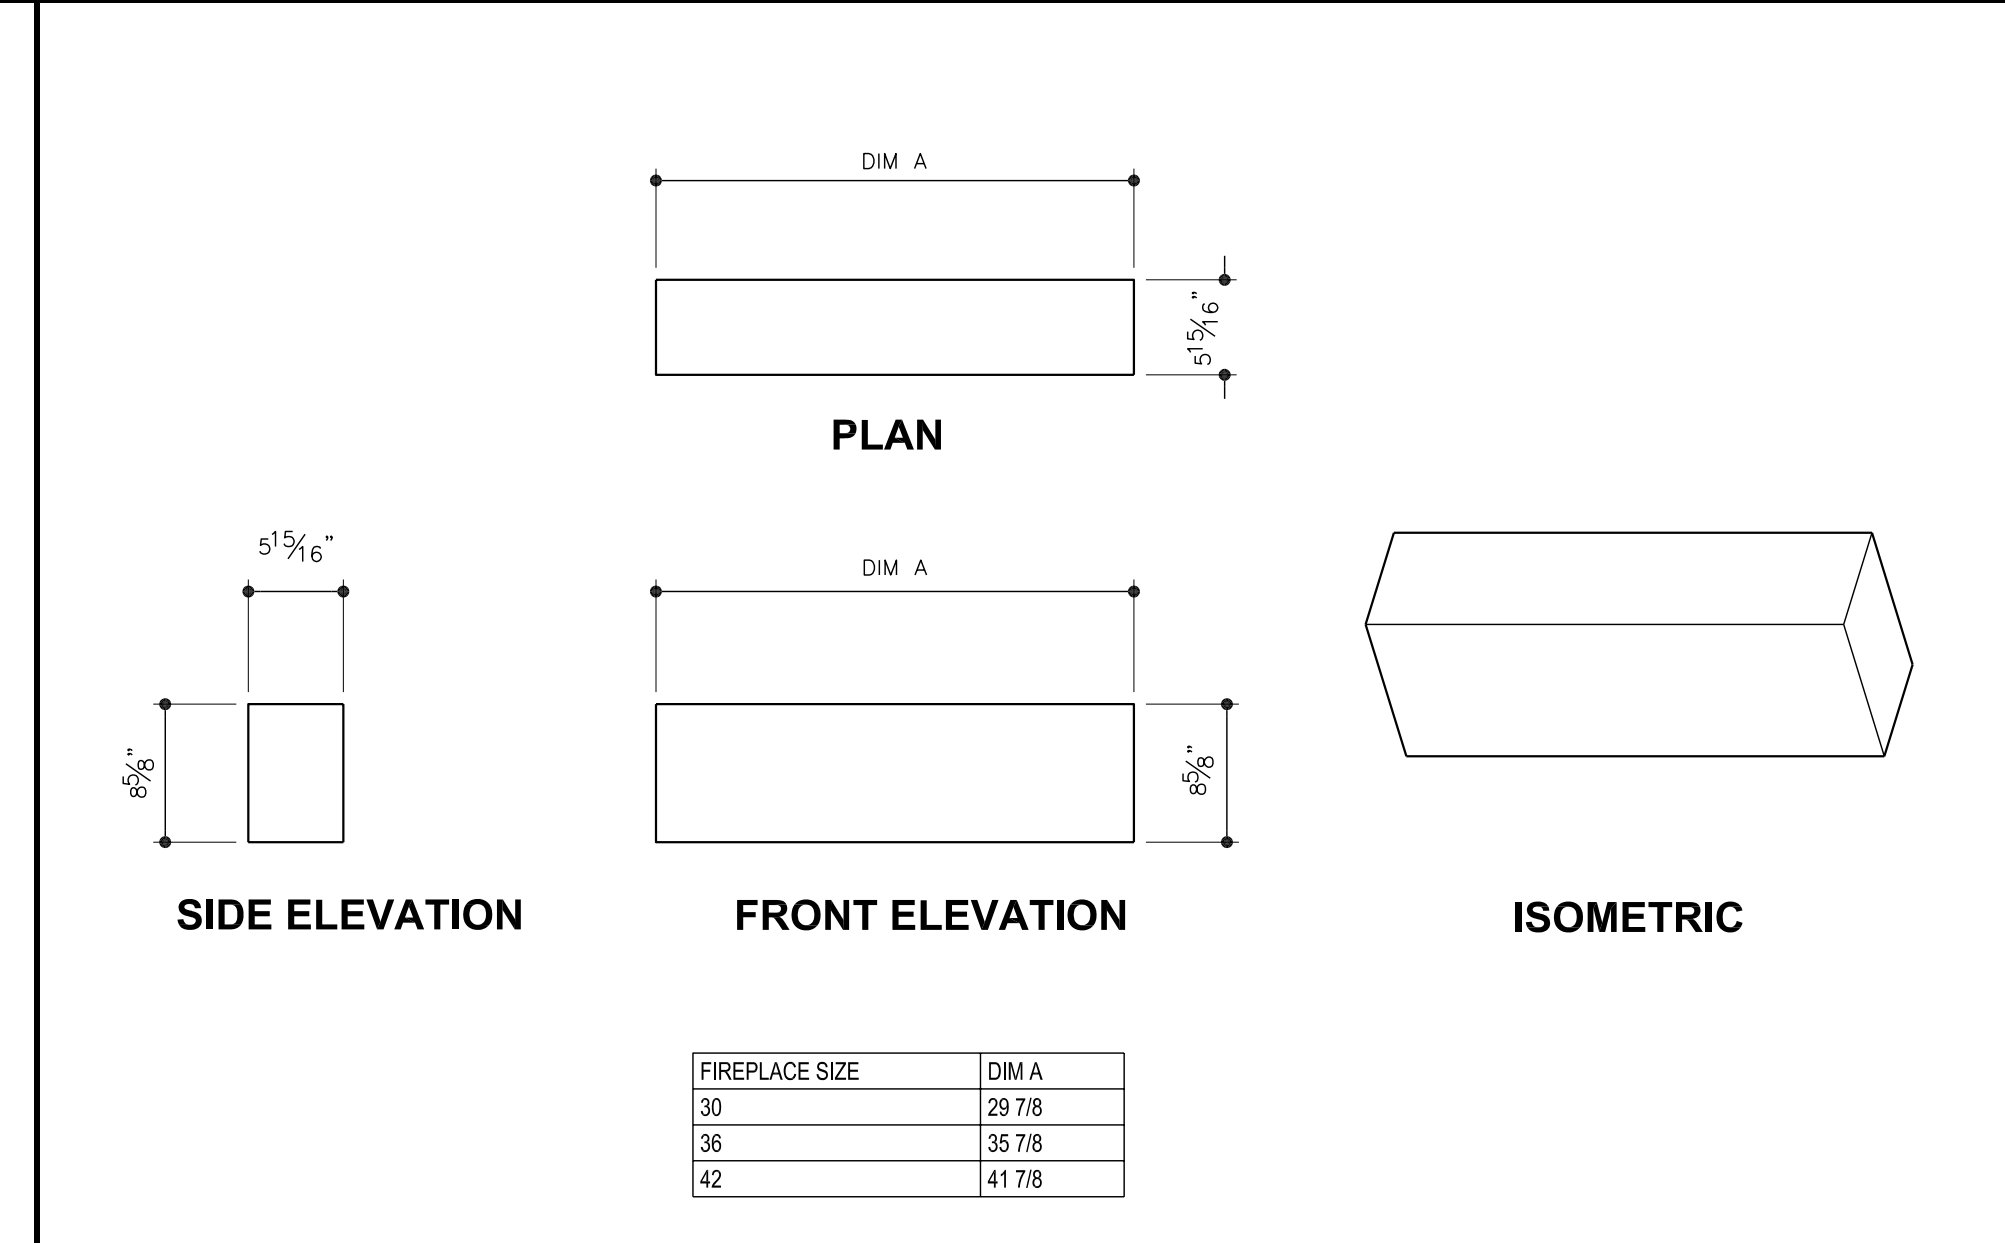

## OUTDOOR RUMFORD FIREPLACE- INDIVIDUAL COMPONENTS

**9 THROAT RIGHT SIDE** SCALE: 1" = 1'-0"

**10 SMOKE CHAMBER FRONT AND BACK** SCALE: 1" = 1'-0"

**6 RADIUS THROAT FRONT** SCALE: 1" = 1'-0"

**7 SQUARE THROAT** SCALE: 1" = 1'-0"

**8 THROAT LEFT SIDE** SCALE: 1" = 1'-0"

**1 BASE PLATE** SCALE: 1" = 1'-0"

**2 FIREBOX SIDE** SCALE: 1" = 1'-0"

**3 FIREBOX BACK- STRAIGHT BACK BLOCK** SCALE: 1" = 1'-0"