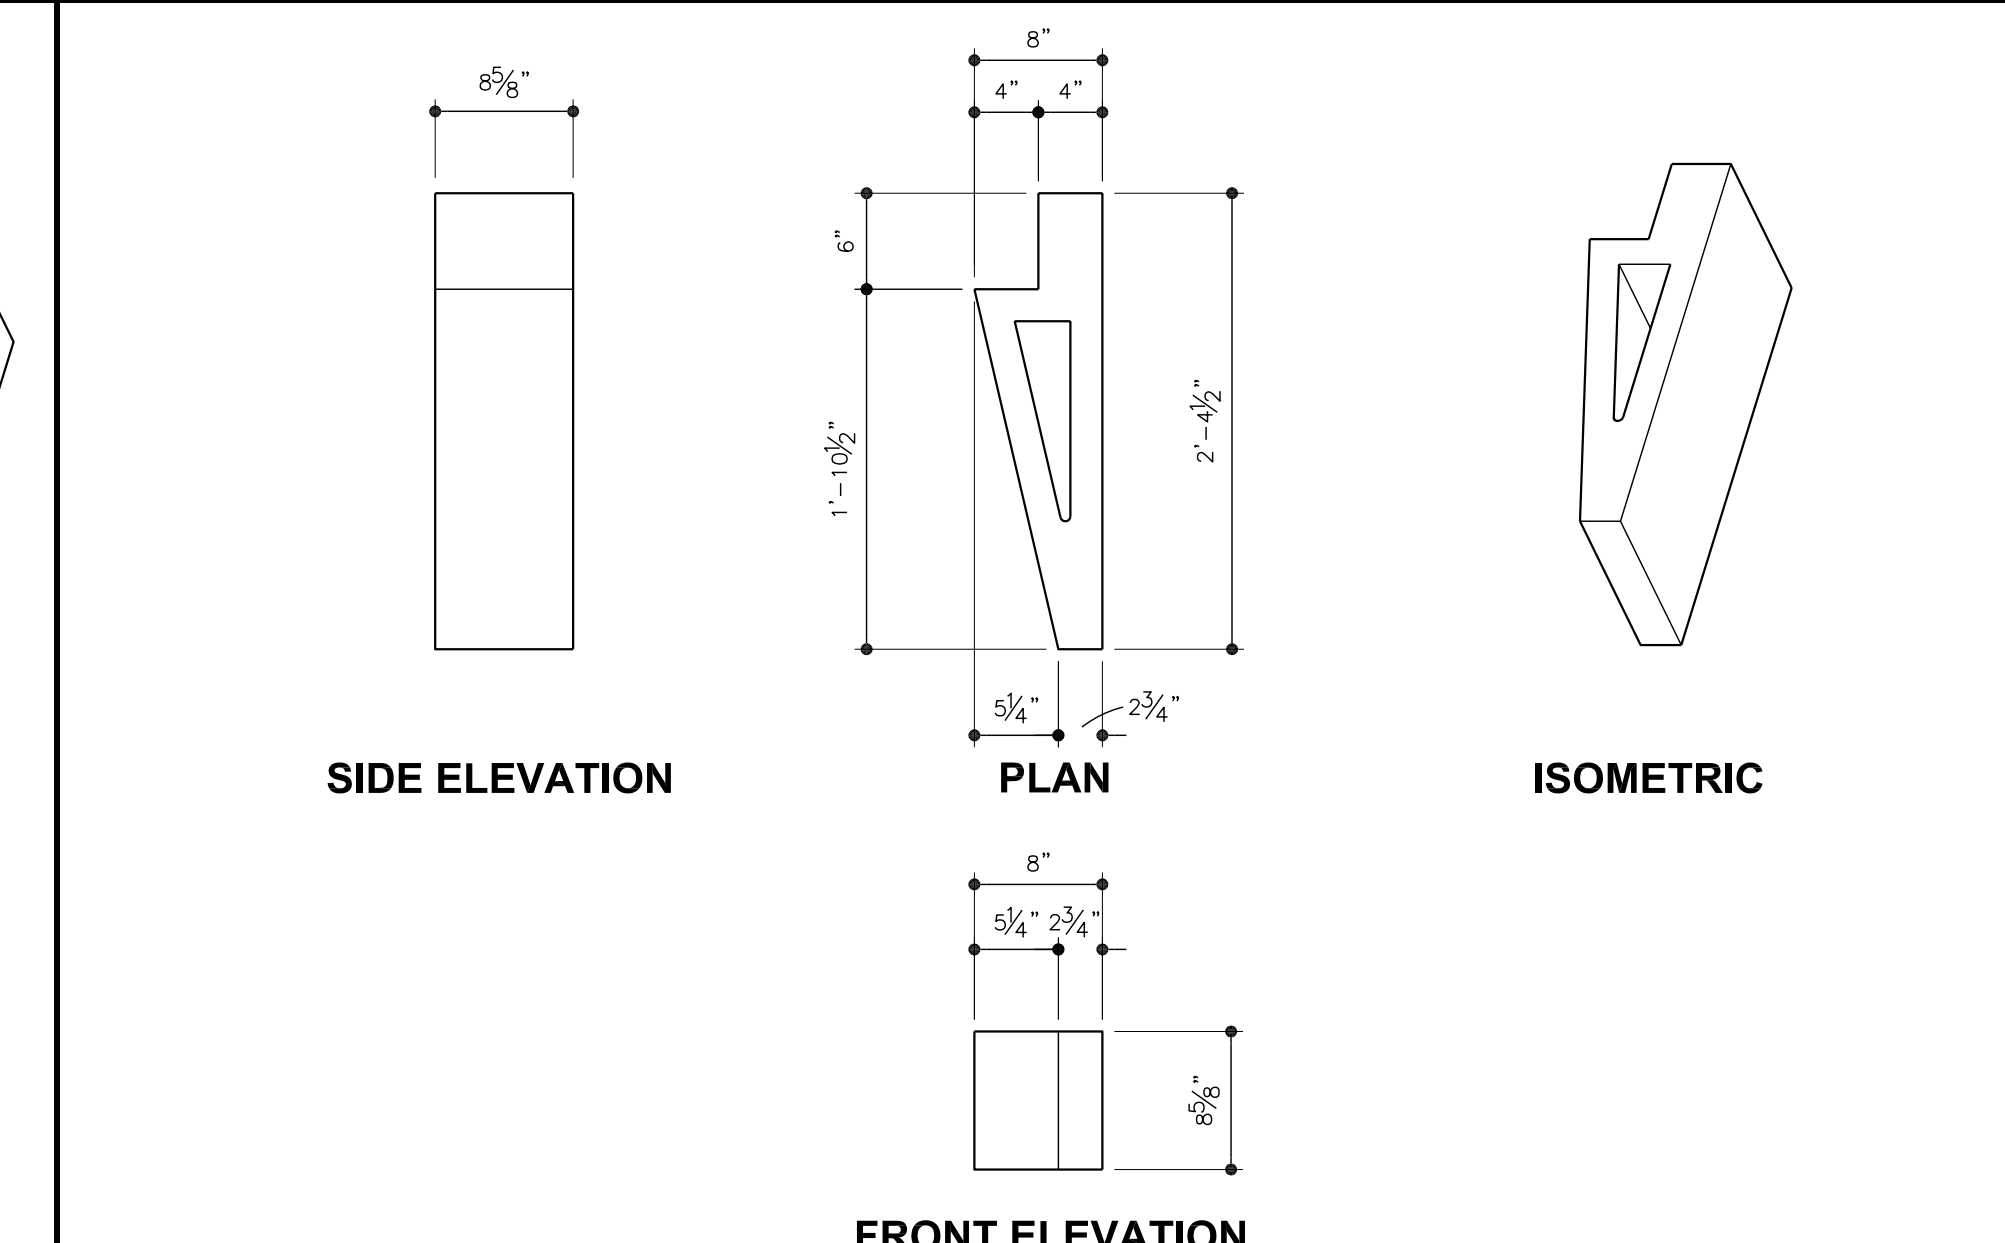

## OUTDOOR RUMFORD FIREPLACE- INDIVIDUAL COMPONENTS

**9 THROAT RIGHT SIDE** SCALE: 1" = 1'-0"

**10 SMOKE CHAMBER FRONT AND BACK** SCALE: 1" = 1'-0"

**6 RADIUS THROAT FRONT** SCALE: 1" = 1'-0"

**7 SQUARE THROAT** SCALE: 1" = 1'-0"

**8 THROAT LEFT SIDE** SCALE: 1" = 1'-0"

**1 BASE PLATE** SCALE: 1" = 1'-0"

**2 FIREBOX SIDE** SCALE: 1" = 1'-0"

**3 FIREBOX BACK- STRAIGHT BACK BLOCK** SCALE: 1" = 1'-0"