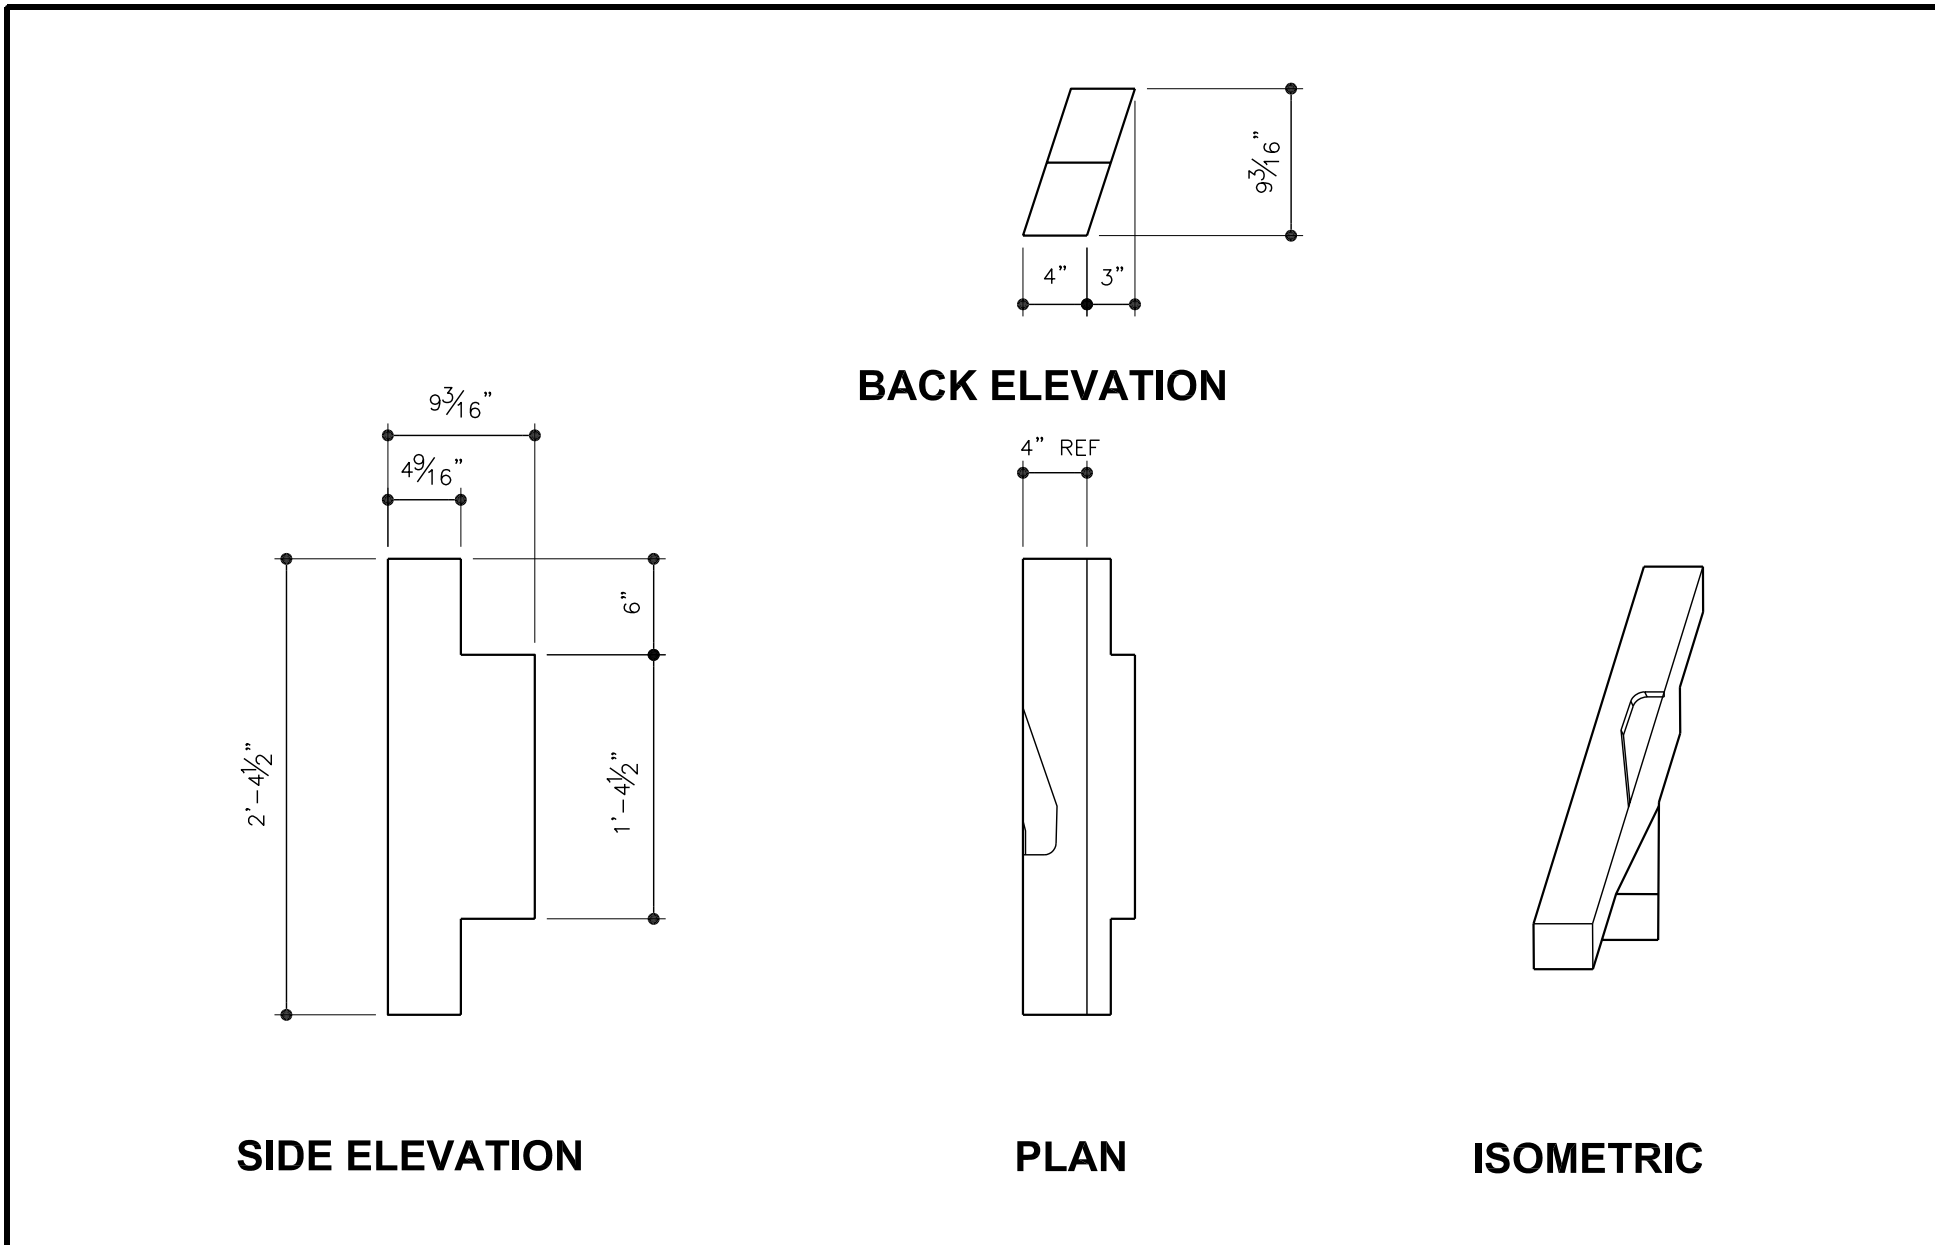

## OUTDOOR RUMFORD FIREPLACE- INDIVIDUAL COMPONENTS

**9 THROAT RIGHT SIDE** SCALE: 1" = 1'-0"

**10 SMOKE CHAMBER FRONT AND BACK** SCALE: 1" = 1'-0"

**6 RADIUS THROAT FRONT** SCALE: 1" = 1'-0"

**7 SQUARE THROAT** SCALE: 1" = 1'-0"

**8 THROAT LEFT SIDE** SCALE: 1" = 1'-0"

**1 BASE PLATE** SCALE: 1" = 1'-0"

**2 FIREBOX SIDE** SCALE: 1" = 1'-0"

**3 FIREBOX BACK- STRAIGHT BACK BLOCK** SCALE: 1" = 1'-0"