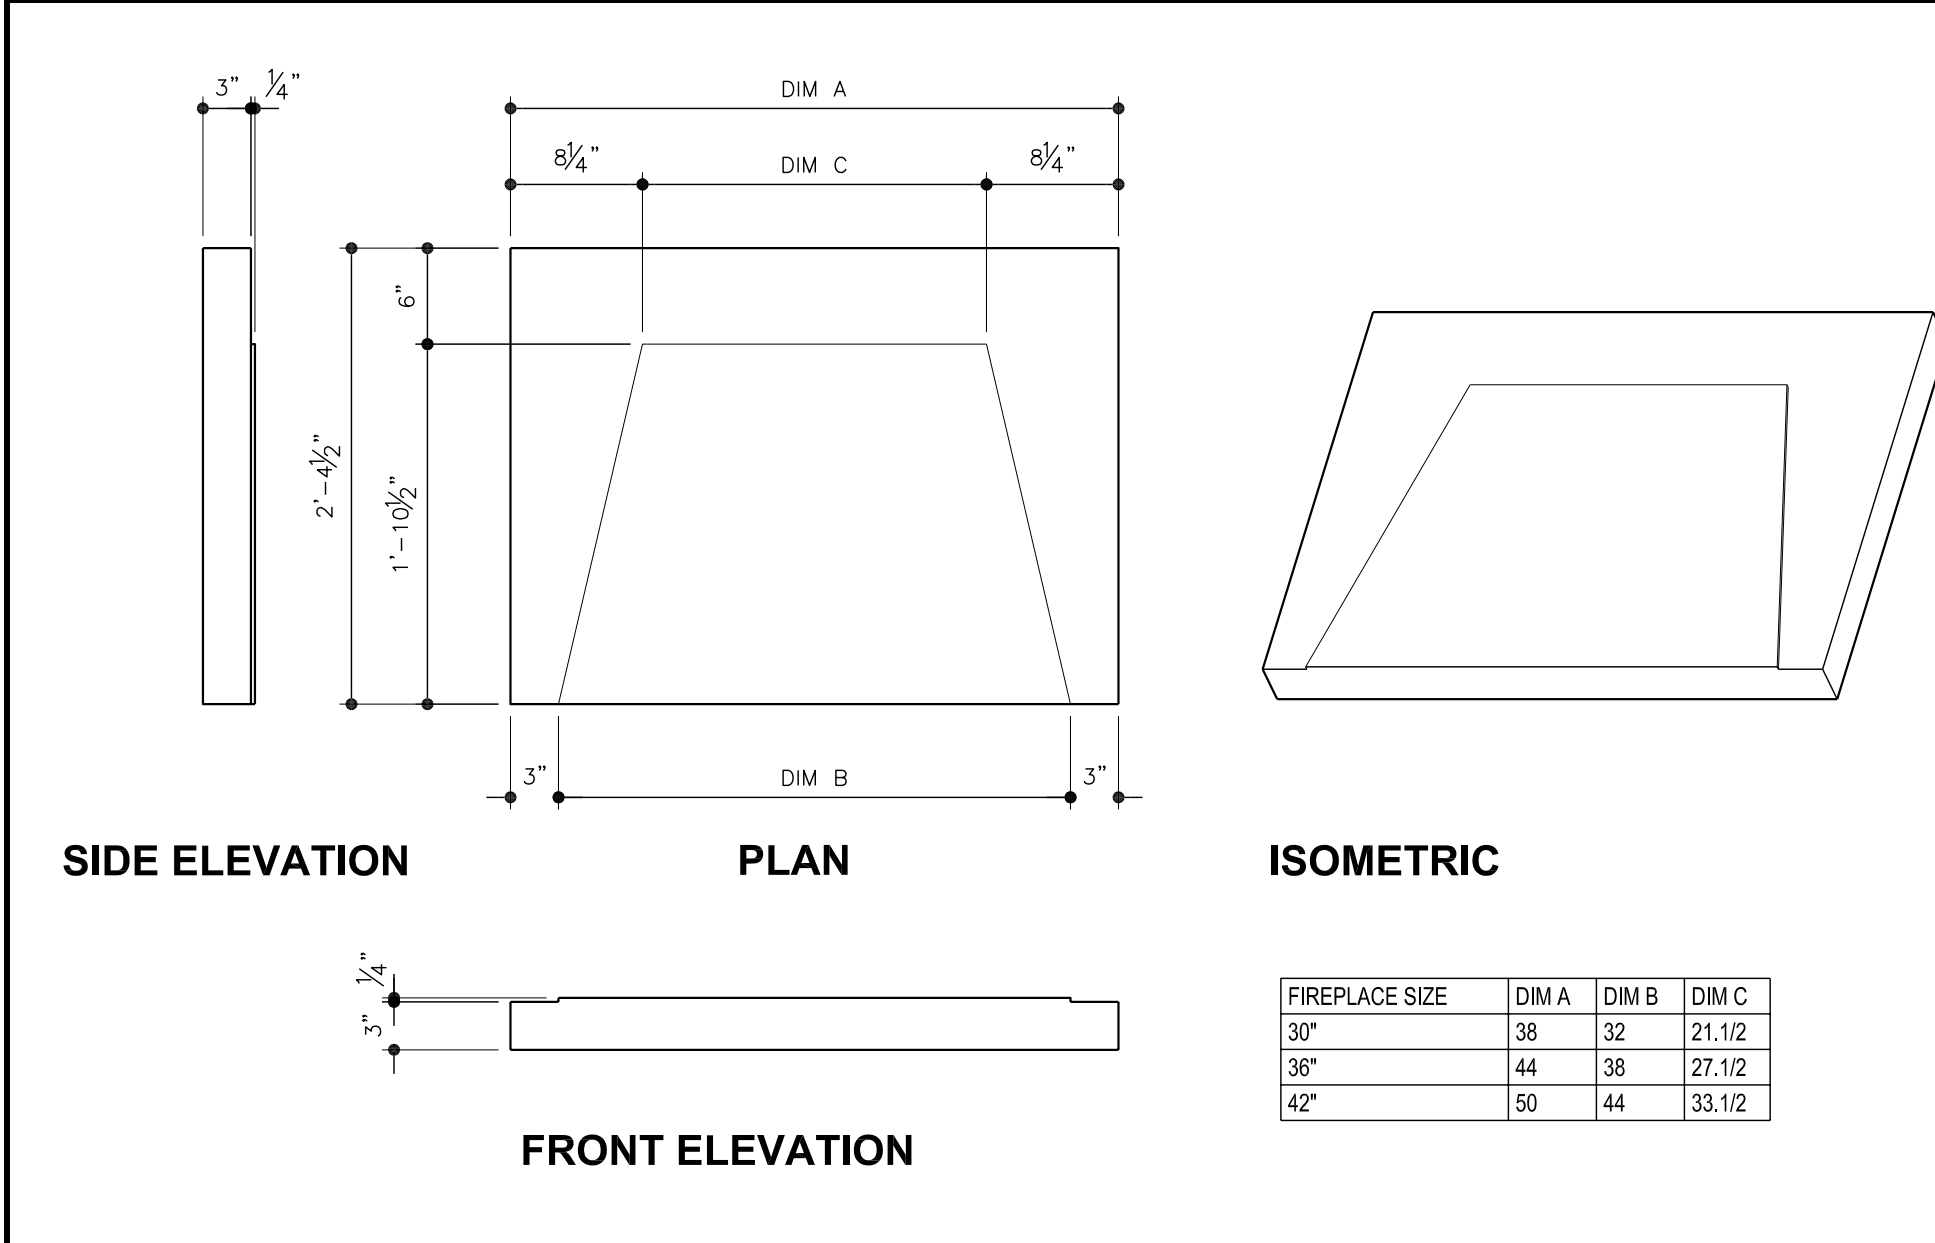

## OUTDOOR RUMFORD FIREPLACE- INDIVIDUAL COMPONENTS

**9 THROAT RIGHT SIDE** SCALE: 1" = 1'-0"

**10 SMOKE CHAMBER FRONT AND BACK** SCALE: 1" = 1'-0"

**6 RADIUS THROAT FRONT** SCALE: 1" = 1'-0"

**7 SQUARE THROAT** SCALE: 1" = 1'-0"

**8 THROAT LEFT SIDE** SCALE: 1" = 1'-0"

**1 BASE PLATE** SCALE: 1" = 1'-0"

**2 FIREBOX SIDE** SCALE: 1" = 1'-0"

**3 FIREBOX BACK- STRAIGHT BACK BLOCK** SCALE: 1" = 1'-0"