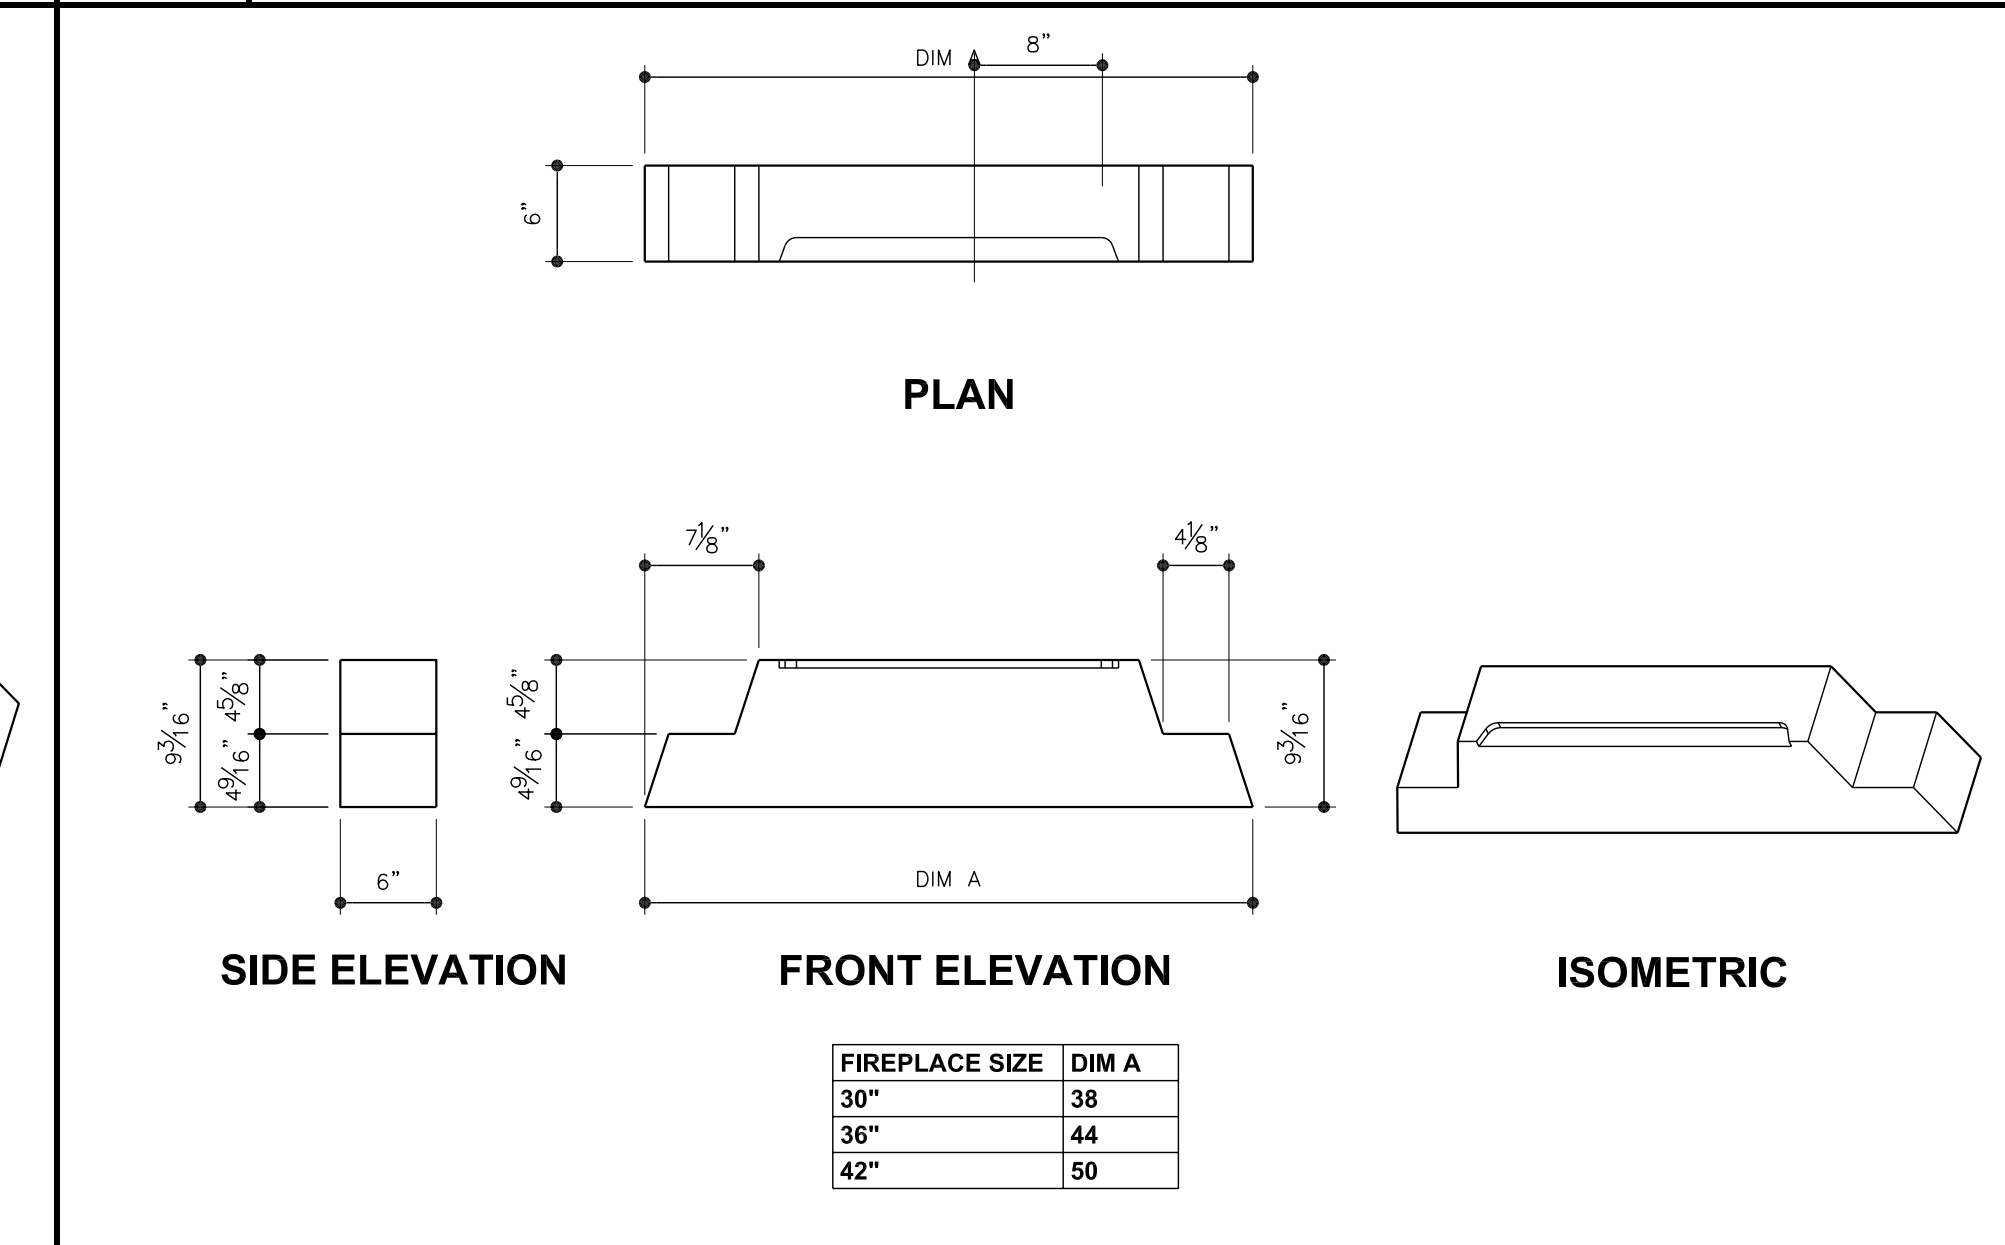

## OUTDOOR RUMFORD FIREPLACE- INDIVIDUAL COMPONENTS

**9 THROAT RIGHT SIDE** SCALE: 1" = 1'-0"

**10 SMOKE CHAMBER FRONT AND BACK** SCALE: 1" = 1'-0"

**6 RADIUS THROAT FRONT** SCALE: 1" = 1'-0"

**7 SQUARE THROAT** SCALE: 1" = 1'-0"

**8 THROAT LEFT SIDE** SCALE: 1" = 1'-0"

**1 BASE PLATE** SCALE: 1" = 1'-0"

**2 FIREBOX SIDE** SCALE: 1" = 1'-0"

**3 FIREBOX BACK- STRAIGHT BACK BLOCK** SCALE: 1" = 1'-0"