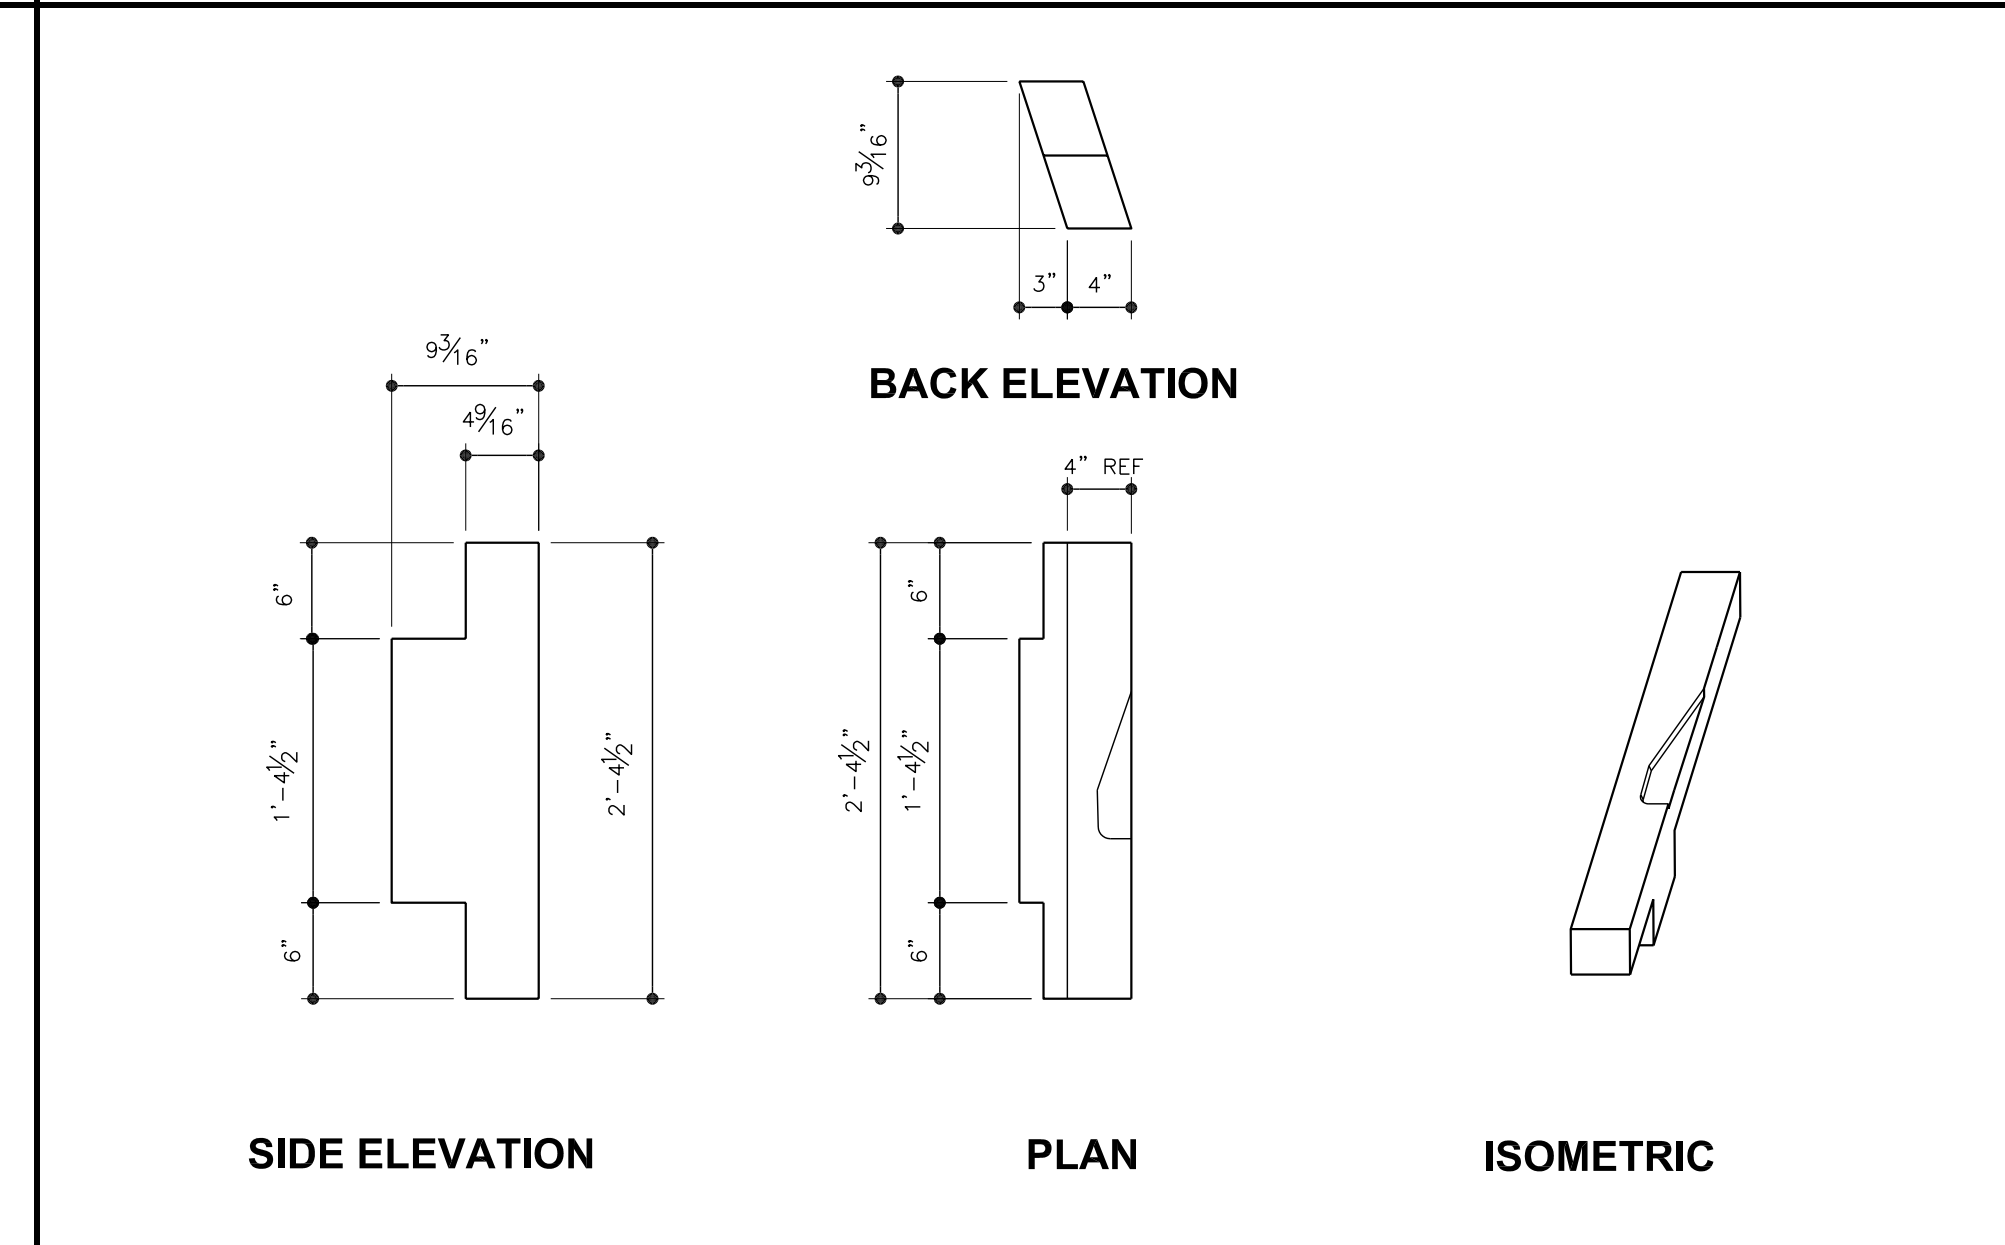

## OUTDOOR RUMFORD FIREPLACE- INDIVIDUAL COMPONENTS

**9 THROAT RIGHT SIDE** SCALE: 1" = 1'-0"

**10 SMOKE CHAMBER FRONT AND BACK** SCALE: 1" = 1'-0"

**6 RADIUS THROAT FRONT** SCALE: 1" = 1'-0"

**7 SQUARE THROAT** SCALE: 1" = 1'-0"

**8 THROAT LEFT SIDE** SCALE: 1" = 1'-0"

**1 BASE PLATE** SCALE: 1" = 1'-0"

**2 FIREBOX SIDE** SCALE: 1" = 1'-0"

**3 FIREBOX BACK- STRAIGHT BACK BLOCK** SCALE: 1" = 1'-0"