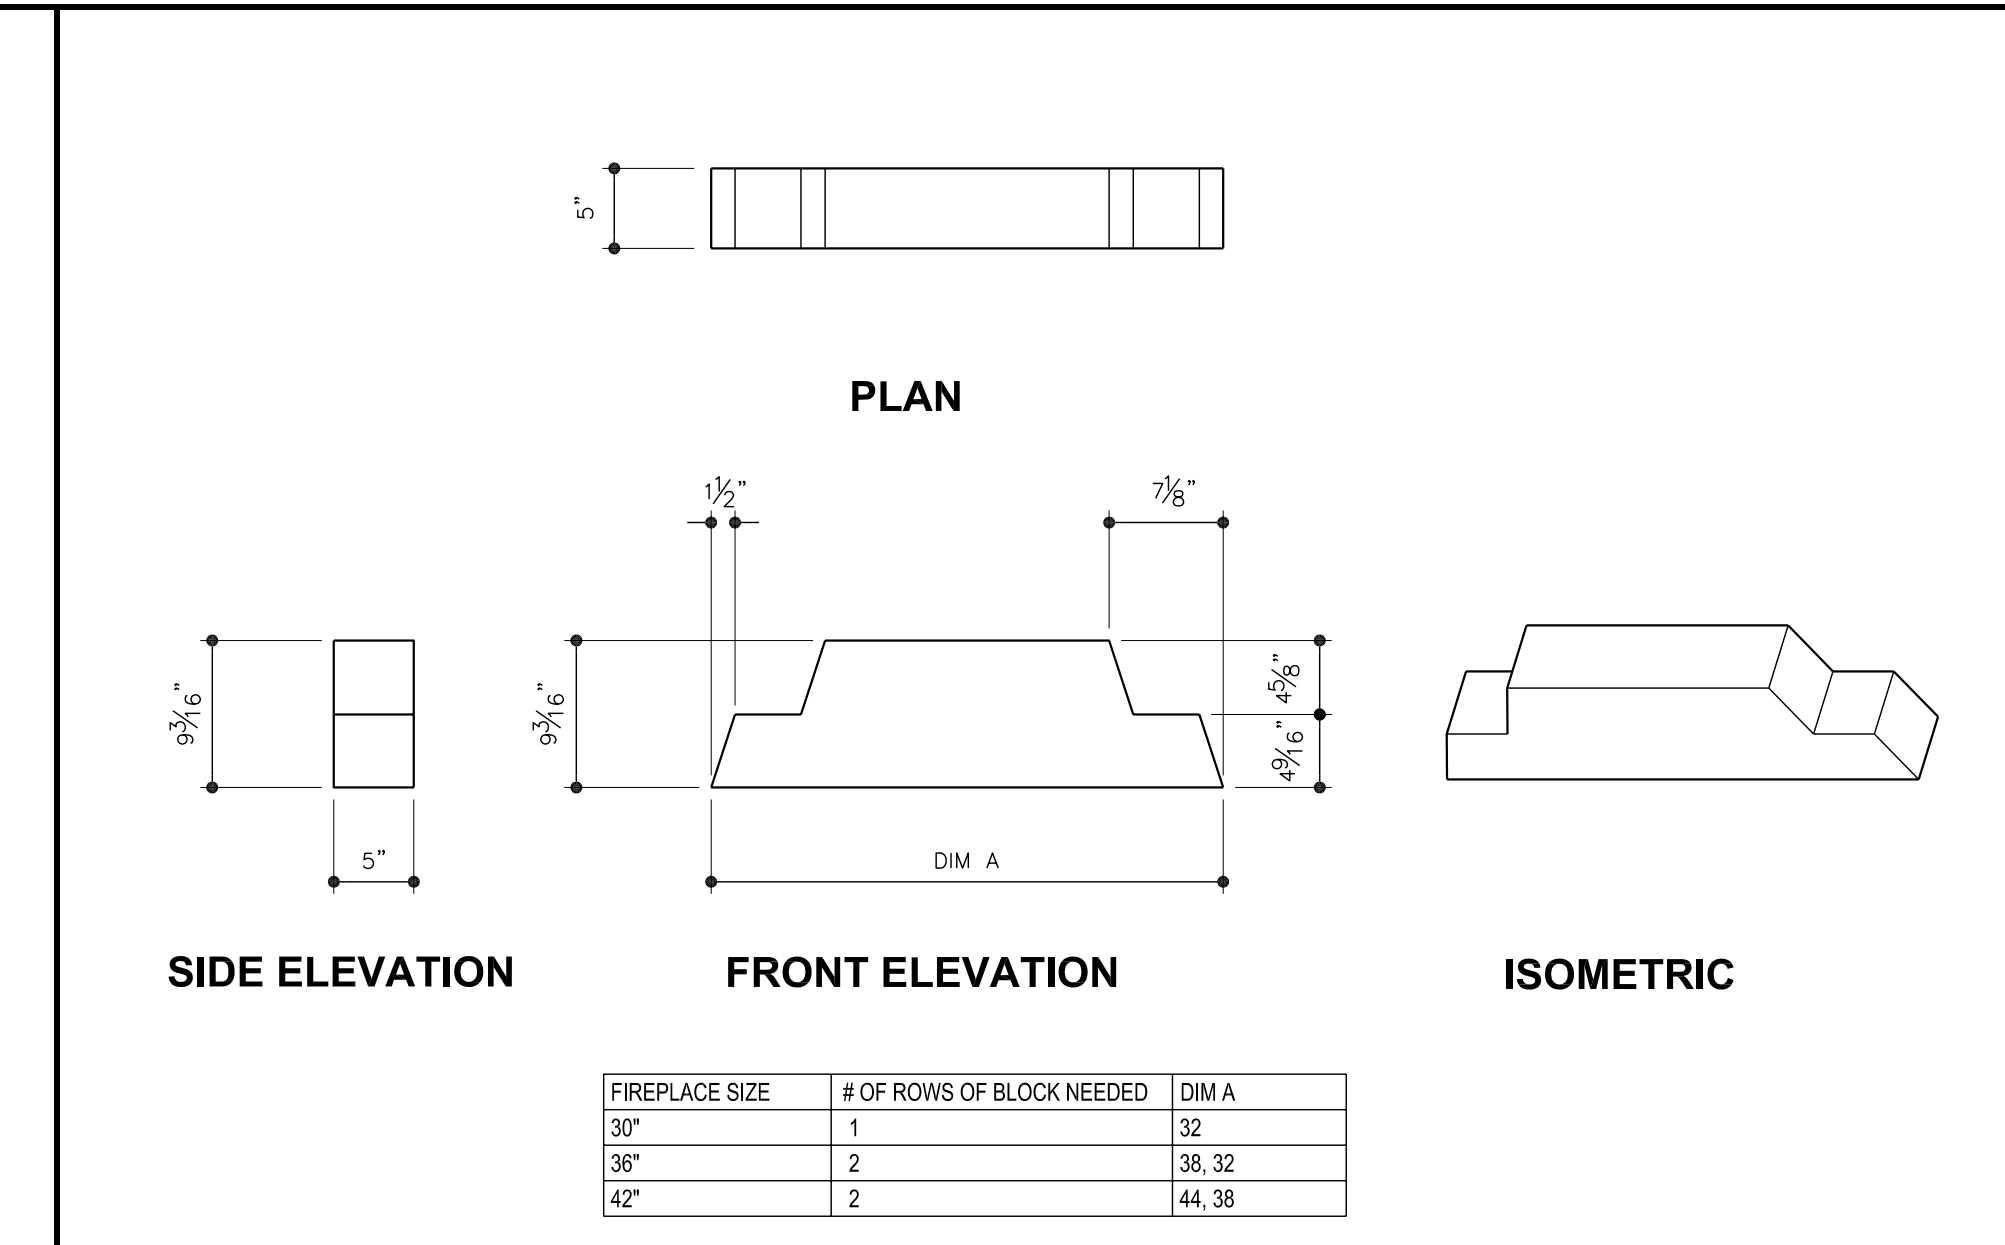

## OUTDOOR RUMFORD FIREPLACE- INDIVIDUAL COMPONENTS

**9 THROAT RIGHT SIDE** SCALE: 1" = 1'-0"

**10 SMOKE CHAMBER FRONT AND BACK** SCALE: 1" = 1'-0"

**6 RADIUS THROAT FRONT** SCALE: 1" = 1'-0"

**7 SQUARE THROAT** SCALE: 1" = 1'-0"

**8 THROAT LEFT SIDE** SCALE: 1" = 1'-0"

**1 BASE PLATE** SCALE: 1" = 1'-0"

**2 FIREBOX SIDE** SCALE: 1" = 1'-0"

**3 FIREBOX BACK- STRAIGHT BACK BLOCK** SCALE: 1" = 1'-0"