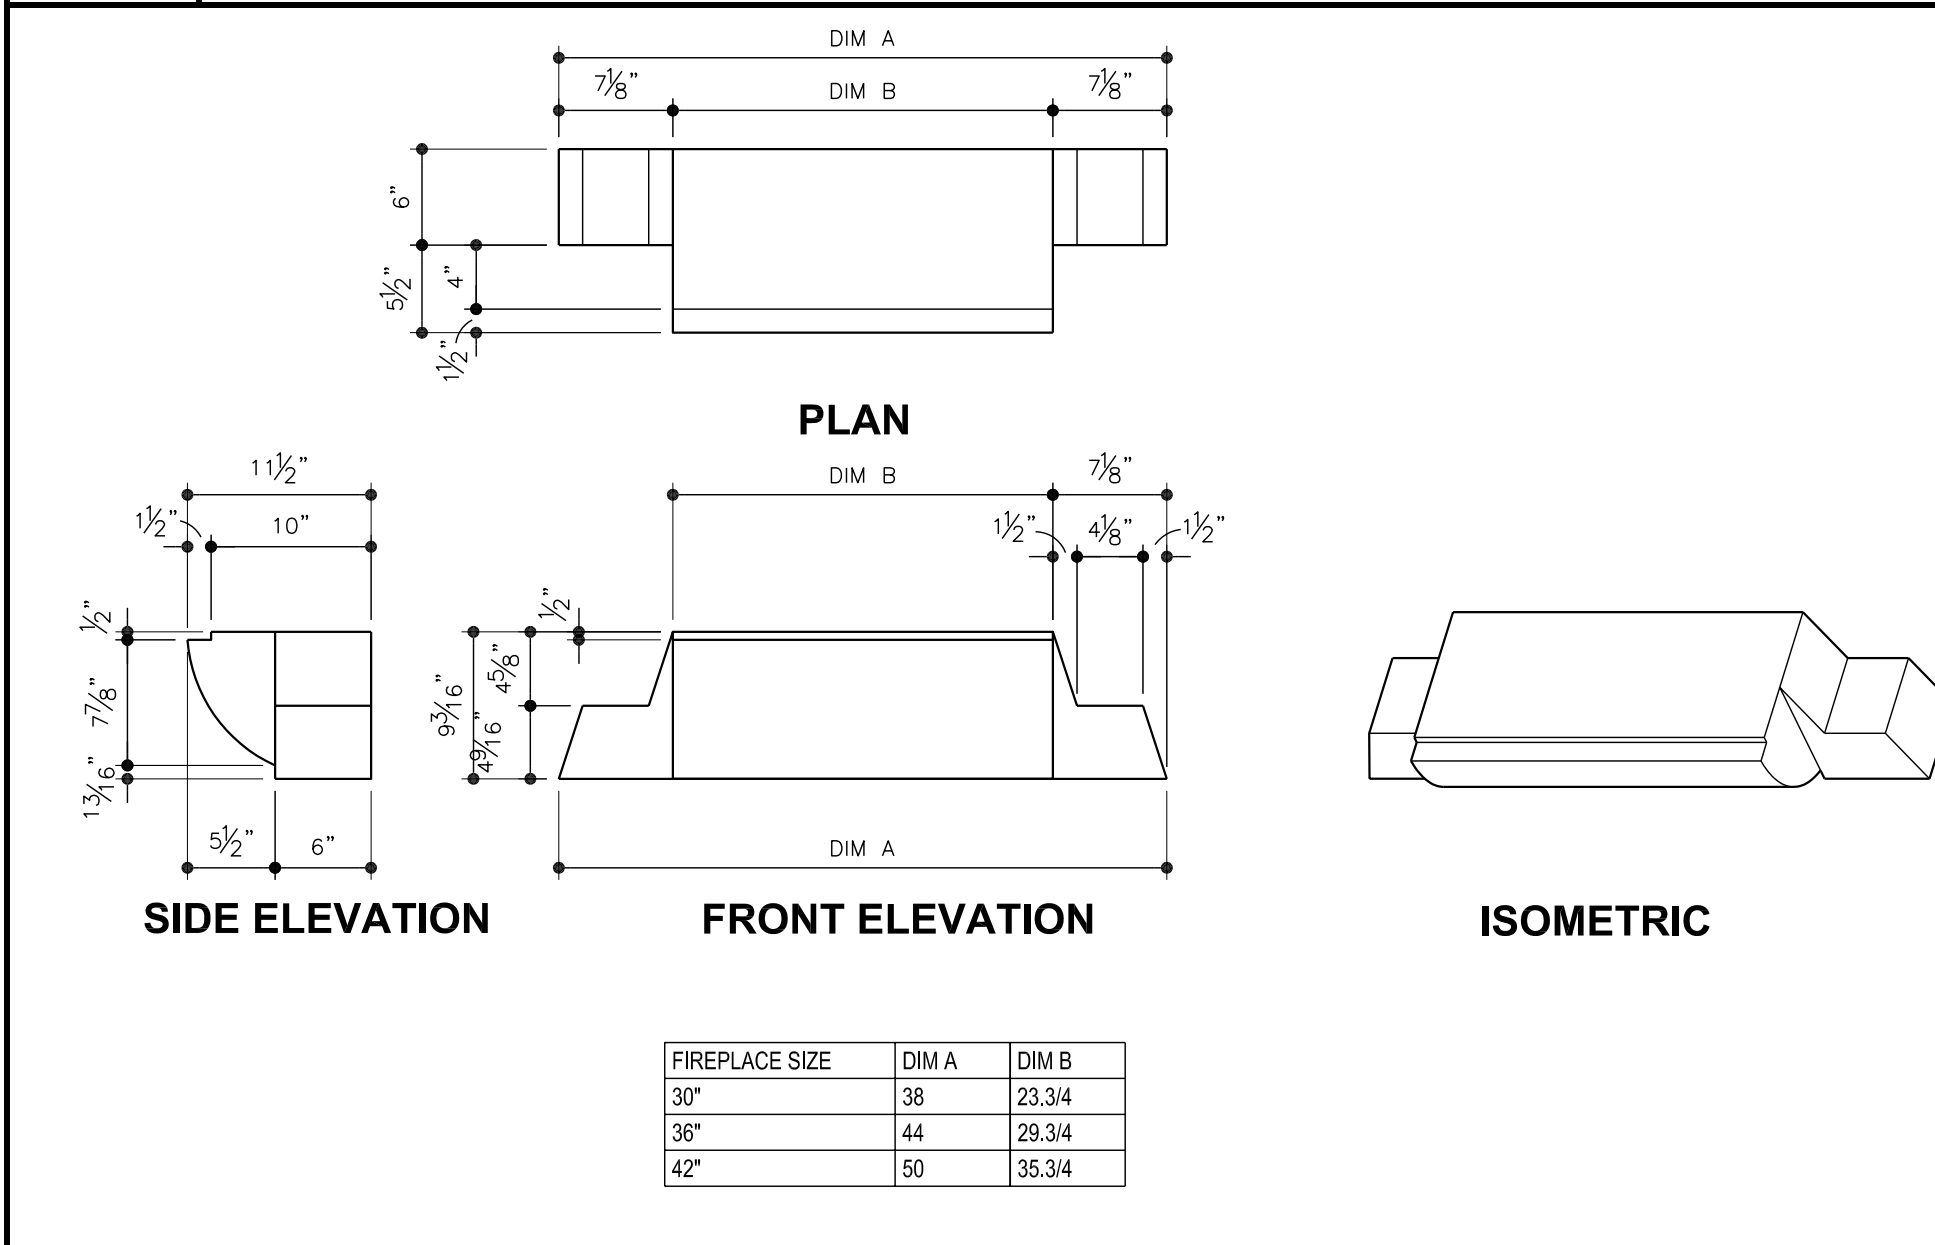

## OUTDOOR RUMFORD FIREPLACE- INDIVIDUAL COMPONENTS

**9 THROAT RIGHT SIDE** SCALE: 1" = 1'-0"

**10 SMOKE CHAMBER FRONT AND BACK** SCALE: 1" = 1'-0"

**6 RADIUS THROAT FRONT** SCALE: 1" = 1'-0"

**7 SQUARE THROAT** SCALE: 1" = 1'-0"

**8 THROAT LEFT SIDE** SCALE: 1" = 1'-0"

**1 BASE PLATE** SCALE: 1" = 1'-0"

**2 FIREBOX SIDE** SCALE: 1" = 1'-0"

**3 FIREBOX BACK- STRAIGHT BACK BLOCK** SCALE: 1" = 1'-0"