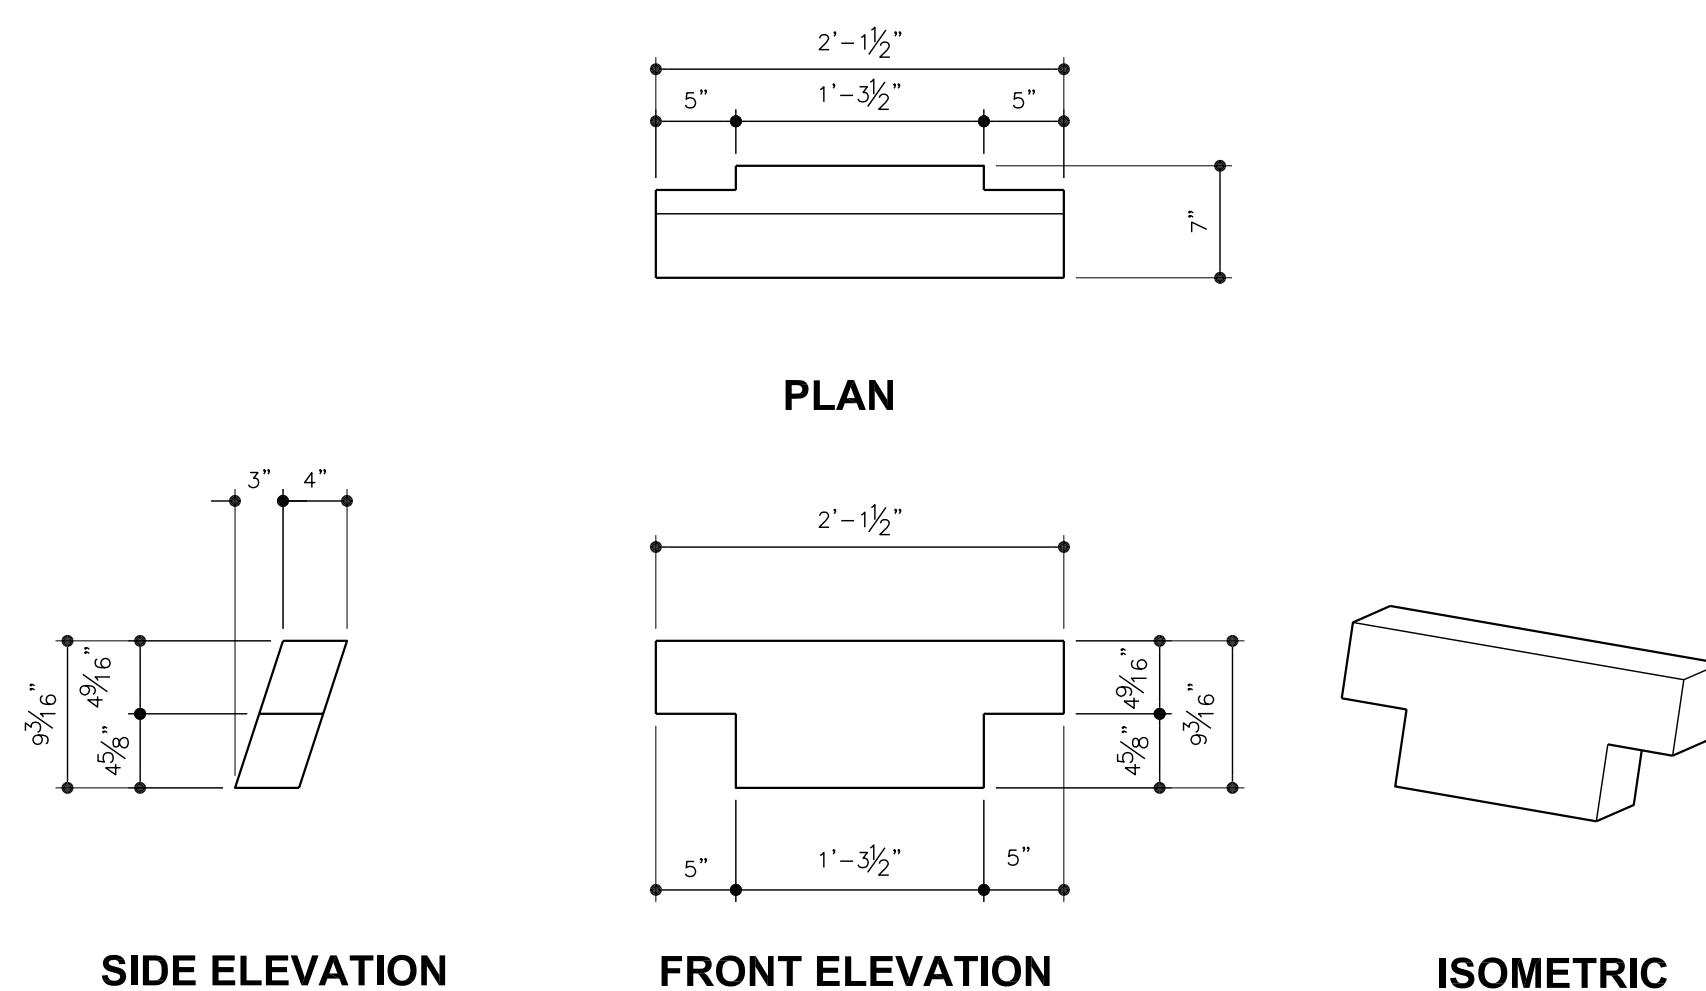

FireRock

The fireplace, *rekindled.*

OUTDOOR RUMFORD FIREPLACE- INDIVIDUAL COMPONENTS

CHIMNEY SIZE	DIM A
SMALL	26
LARGE	32

17 CHIMNEY CAP
(OPTIONAL)

SCALE: 1" = 1'-0"

18 OFF-SET CHIMNEY BLOCK
(ONLY IF REQUIRED BY INSTALLATION)

SCALE: 1" = 1'-0"

FIREPLACE SIZE	DIM A	DIM B
30"	38	32
36"	44	38
42"	50	44

20 FIREBOX ARCHED HEADER
(OPTIONAL)

SCALE: 1" = 1'-0"

11 UNIVERSAL SMOKE CHAMBER SIDES

SCALE: 1" = 1'-0"

FIREPLACE SIZE	DIM A
30"	26
36"	26
42"	32
48"	32

12 CHIMNEY BASE

SCALE: 1" = 1'-0"

13 CHIMNEY BLOCK

SCALE: 1" = 1'-0"

RELEASE DATE 04/02/09

SCALE 1" = 1'-0"

SHEET

ODRM-2