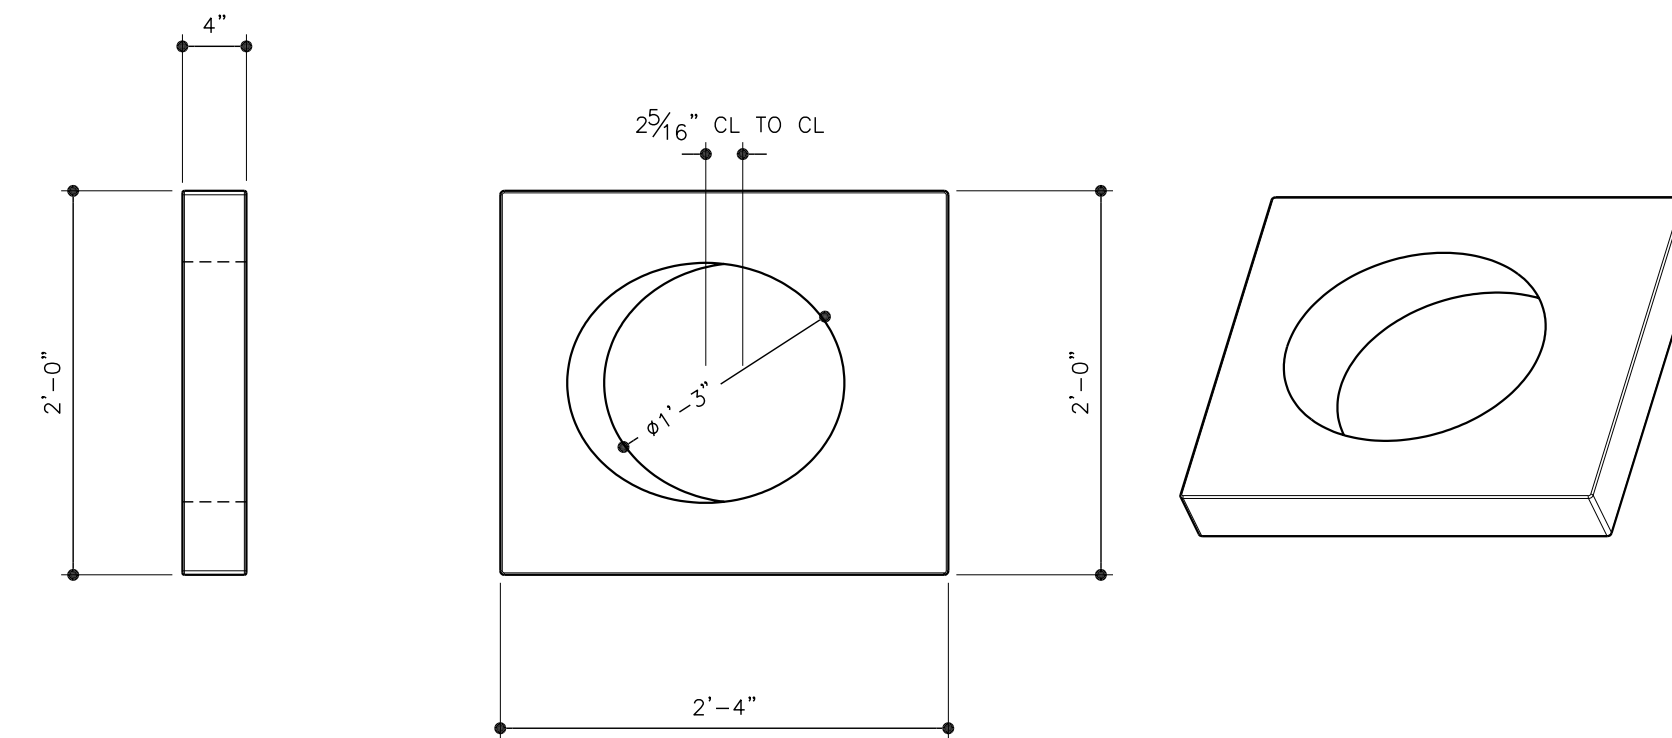

FireRock

The fireplace, *rekindled.*

OUTDOOR RUMFORD FIREPLACE- INDIVIDUAL COMPONENTS

CHIMNEY SIZE	DIM A
SMALL	26
LARGE	32

17 CHIMNEY CAP
(OPTIONAL)

SCALE: 1" = 1'-0"

18 OFF-SET CHIMNEY BLOCK
(ONLY IF REQUIRED BY INSTALLATION)

SCALE: 1" = 1'-0"

FIREPLACE SIZE	DIM A	DIM B
30"	38	32
36"	44	38
42"	50	44

20 FIREBOX ARCHED HEADER
(OPTIONAL)

SCALE: 1" = 1'-0"

11 UNIVERSAL SMOKE CHAMBER SIDES

SCALE: 1" = 1'-0"

FIREPLACE SIZE	DIM A
30"	26
36"	26
42"	32
48"	32

12 CHIMNEY BASE

SCALE: 1" = 1'-0"

13 CHIMNEY BLOCK

SCALE: 1" = 1'-0"

RELEASE DATE 04/02/09

SCALE 1" = 1'-0"

SHEET

ODRM-2