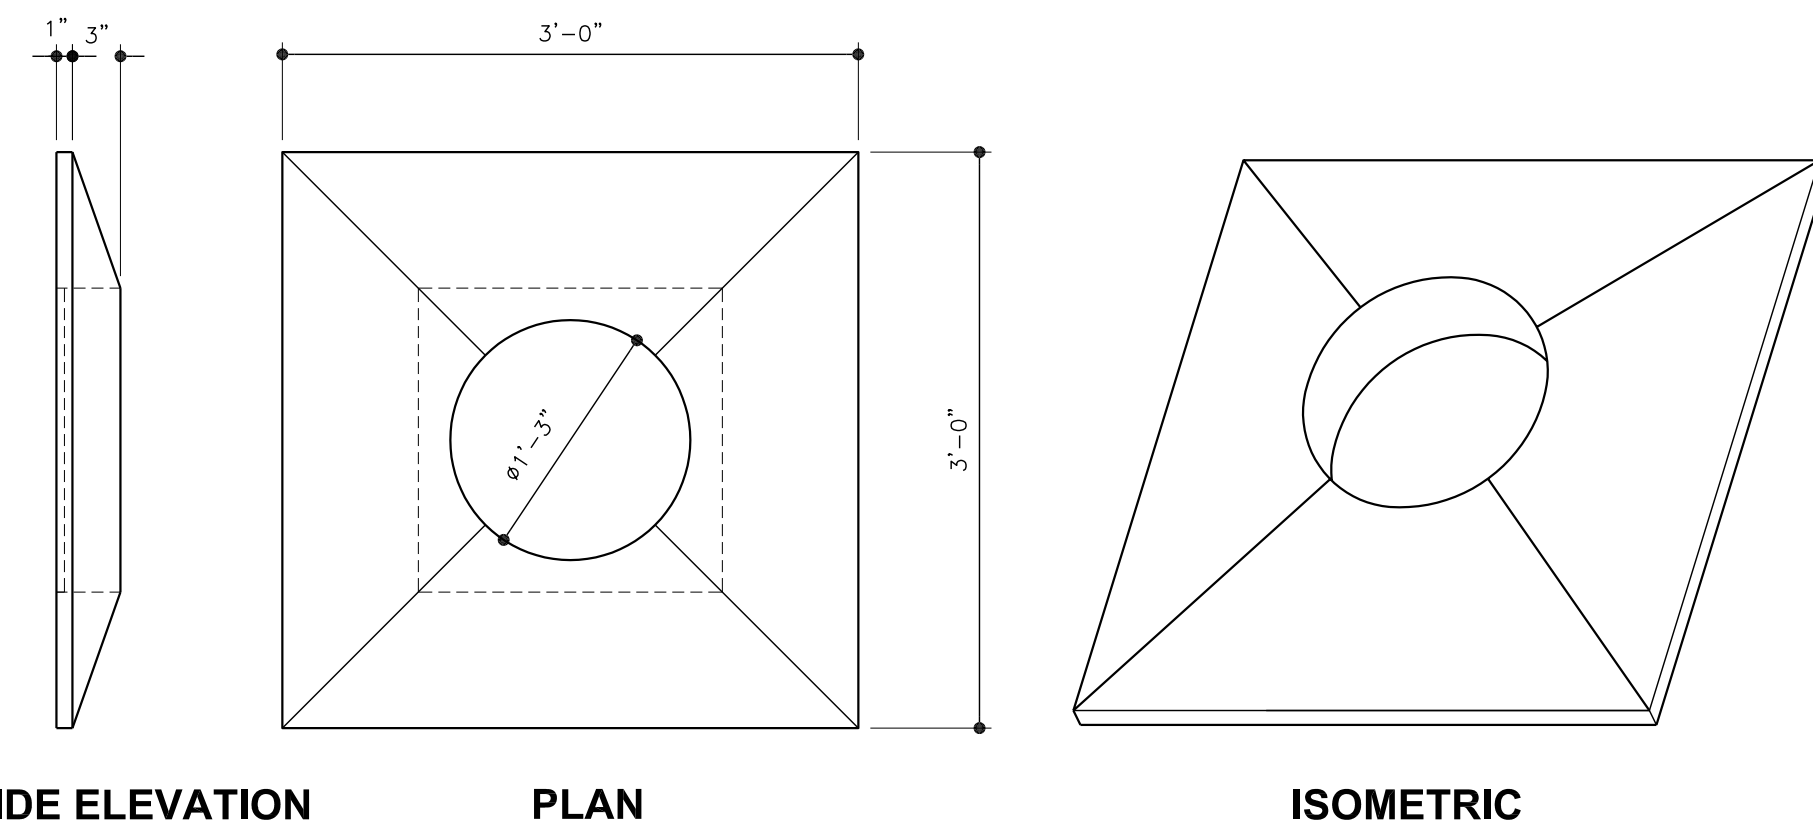

FireRock

The fireplace, *rekindled.*

OUTDOOR RUMFORD FIREPLACE- INDIVIDUAL COMPONENTS

CHIMNEY SIZE	DIM A
SMALL	26
LARGE	32

17 CHIMNEY CAP
(OPTIONAL)

SCALE: 1" = 1'-0"

18 OFF-SET CHIMNEY BLOCK
(ONLY IF REQUIRED BY INSTALLATION)

SCALE: 1" = 1'-0"

FIREPLACE SIZE	DIM A	DIM B
30"	38	32
36"	44	38
42"	50	44

20 FIREBOX ARCHED HEADER
(OPTIONAL)

SCALE: 1" = 1'-0"

11 UNIVERSAL SMOKE CHAMBER SIDES

SCALE: 1" = 1'-0"

FIREPLACE SIZE	DIM A
30"	26
36"	26
42"	32
48"	32

12 CHIMNEY BASE

SCALE: 1" = 1'-0"

13 CHIMNEY BLOCK

SCALE: 1" = 1'-0"

RELEASE DATE 04/02/09

SCALE 1" = 1'-0"

SHEET

ODRM-2