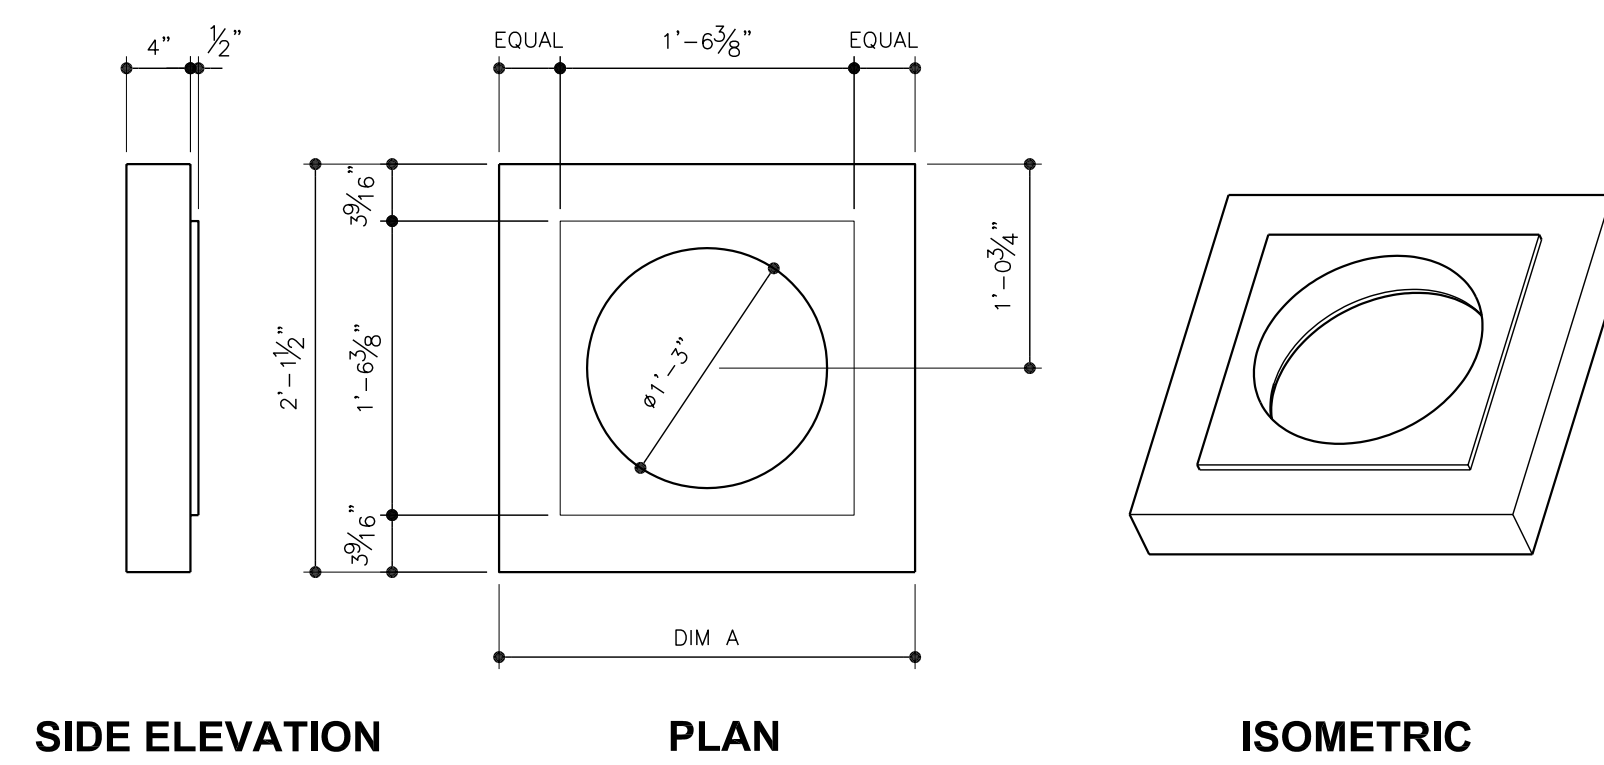

FireRock

The fireplace, *rekindled.*

OUTDOOR RUMFORD FIREPLACE- INDIVIDUAL COMPONENTS

CHIMNEY SIZE	DIM A
SMALL	26
LARGE	32

17 CHIMNEY CAP
(OPTIONAL)

SCALE: 1" = 1'-0"

18 OFF-SET CHIMNEY BLOCK
(ONLY IF REQUIRED BY INSTALLATION)

SCALE: 1" = 1'-0"

FIREPLACE SIZE	DIM A	DIM B
30"	38	32
36"	44	38
42"	50	44

20 FIREBOX ARCHED HEADER
(OPTIONAL)

SCALE: 1" = 1'-0"

11 UNIVERSAL SMOKE CHAMBER SIDES

SCALE: 1" = 1'-0"

FIREPLACE SIZE	DIM A
30"	26
36"	26
42"	32
48"	32

12 CHIMNEY BASE

SCALE: 1" = 1'-0"

13 CHIMNEY BLOCK

SCALE: 1" = 1'-0"

RELEASE DATE 04/02/09

SCALE 1" = 1'-0"

SHEET

ODRM-2