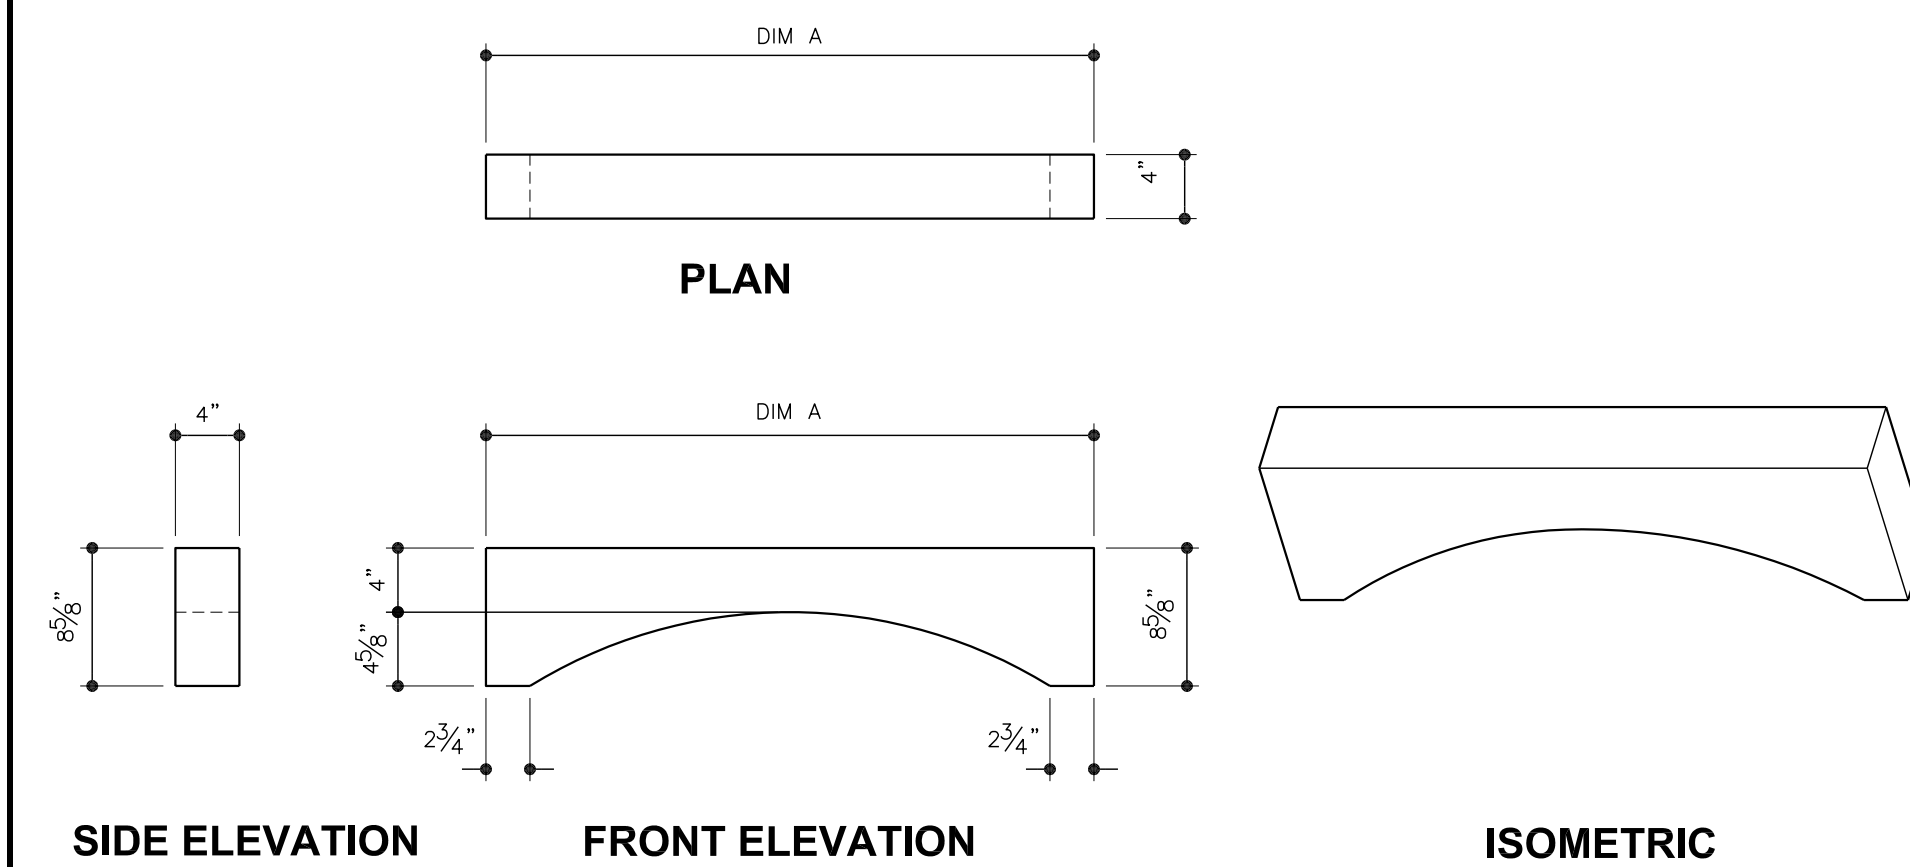

FireRock

The fireplace, *rekindled.*

OUTDOOR RUMFORD FIREPLACE- INDIVIDUAL COMPONENTS

CHIMNEY SIZE	DIM A
SMALL	26
LARGE	32

17 CHIMNEY CAP
(OPTIONAL)

SCALE: 1" = 1'-0"

18 OFF-SET CHIMNEY BLOCK
(ONLY IF REQUIRED BY INSTALLATION)

SCALE: 1" = 1'-0"

FIREPLACE SIZE	DIM A	DIM B
30"	38	32
36"	44	38
42"	50	44

20 FIREBOX ARCHED HEADER
(OPTIONAL)

SCALE: 1" = 1'-0"

11 UNIVERSAL SMOKE CHAMBER SIDES

SCALE: 1" = 1'-0"

FIREPLACE SIZE	DIM A
30"	26
36"	26
42"	32
48"	32

12 CHIMNEY BASE

SCALE: 1" = 1'-0"

13 CHIMNEY BLOCK

SCALE: 1" = 1'-0"

RELEASE DATE 04/02/09

SCALE 1" = 1'-0"

SHEET

ODRM-2