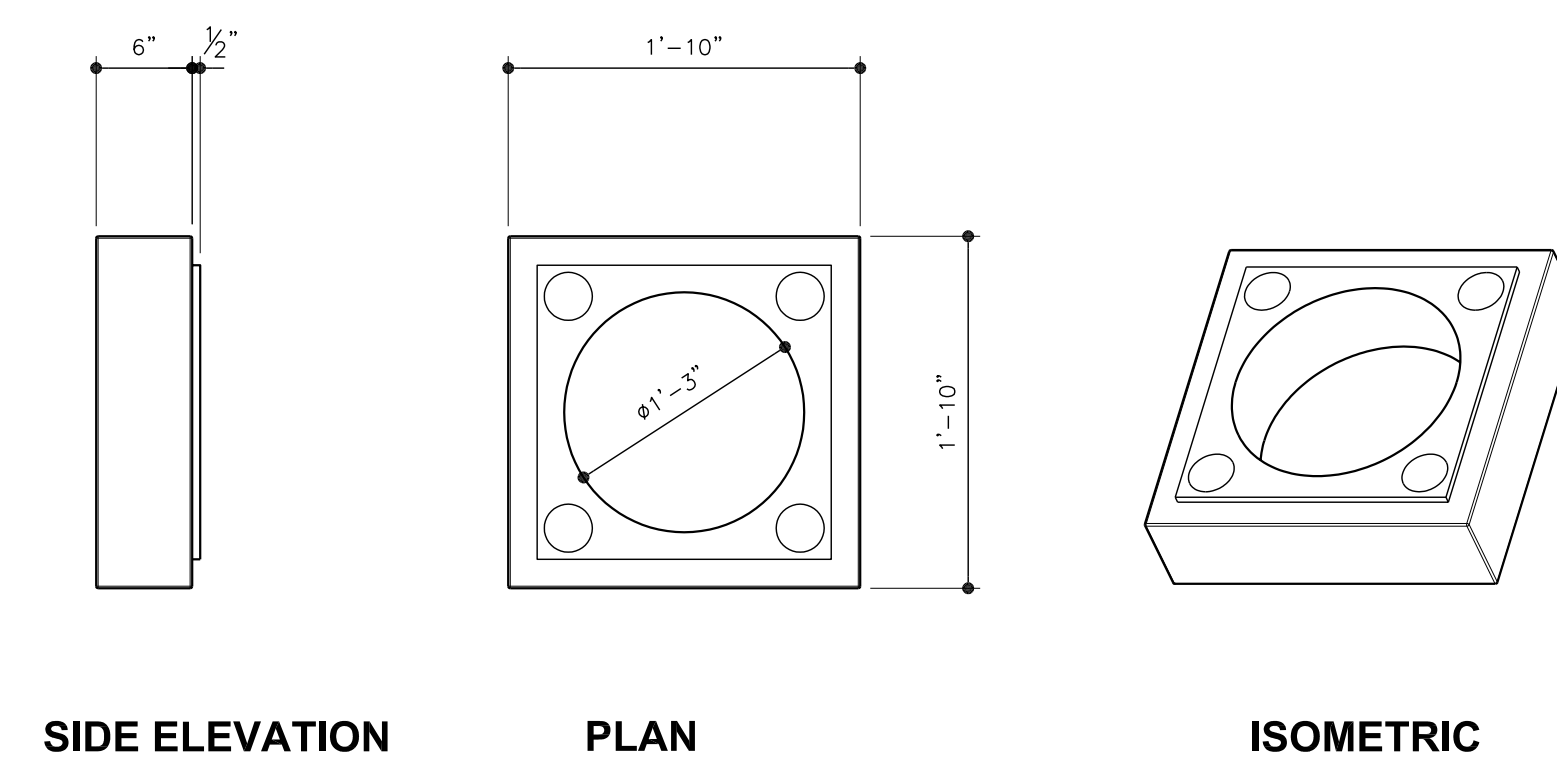

20 FIREBOX ARCHED HEADER
(OPTIONAL)

13 CHIMNEY BLOCK

SCALE: 1" = 1'-0"

RELEASE DATE 04/02/09

SCALE 1" = 1'-0"

SHEET

ODRM-2